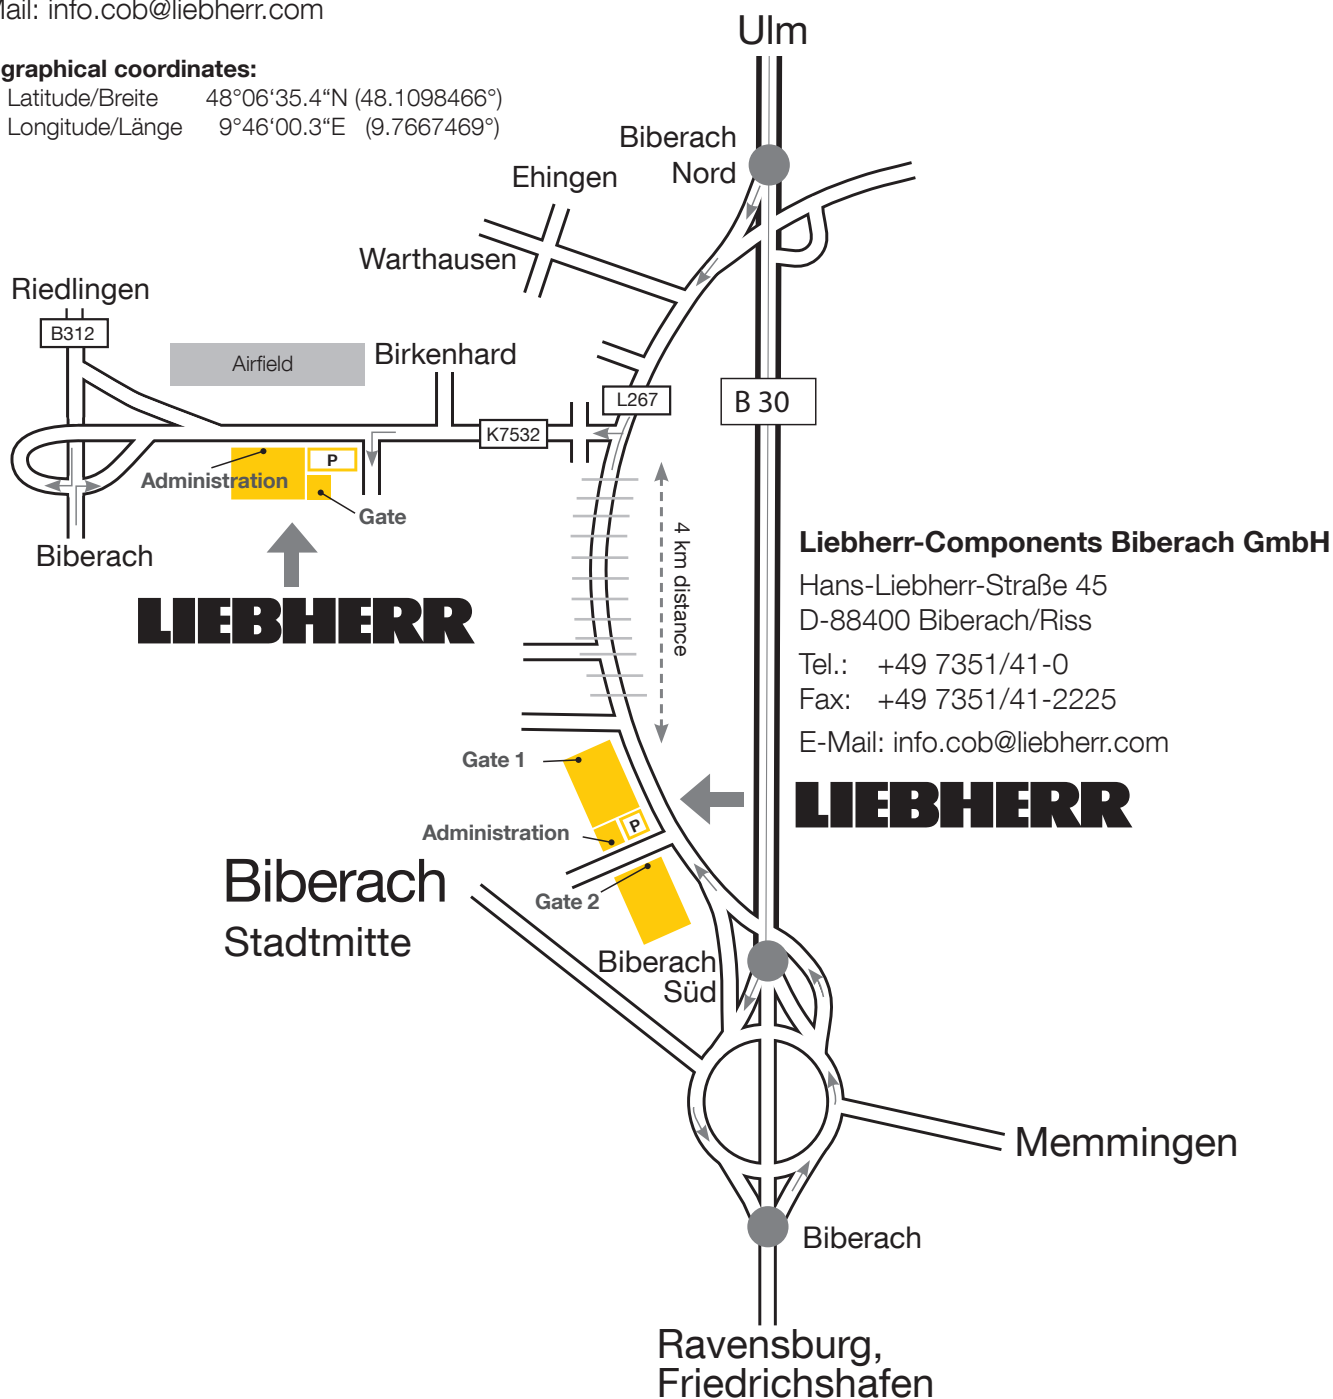

## Liebherr-Components Biberach GmbH

Plant at the airfield

Ernst-Ottenbacher-Straße 2

D-88400 Biberach/Riss

Tel.: +49 7351/41-0

Fax: +49 7351/41-2225

E-Mail: info.cob@liebherr.com

### Geographical coordinates:

Latitude/Breite 48°06'35.4"N (48.1098466°)

Longitude/Länge 9°46'00.3"E (9.7667469°)

If you are looking for Biberach with a navigation system, please note that there are several towns named the same. It is "Biberach an der Riss" with zipcode 88400. For the way to our plant at the airfield use the coordinates above because in most of the navigation systems the street isn't available at this time.

### Road Map from Friedrichshafen/Ravensburg

- B30 in direction Biberach/Ulm
- take the road B465/B312 direction Biberach
- take the second exit on the roundabout „Biberach Nord“ direction B465
- follow „Memminger street“ 4 km
- follow „L267/Ulmer street“ 2,2 km
- turn left at the traffic sign „Riedlingen, Biberach-West, Gewerbegebiete“ into the K7532
- follow the „K7532“ 3,4 km
- turn left into „Ernst-Ottenbacher-Street“
- on the right hand you can see our plant at the airfield