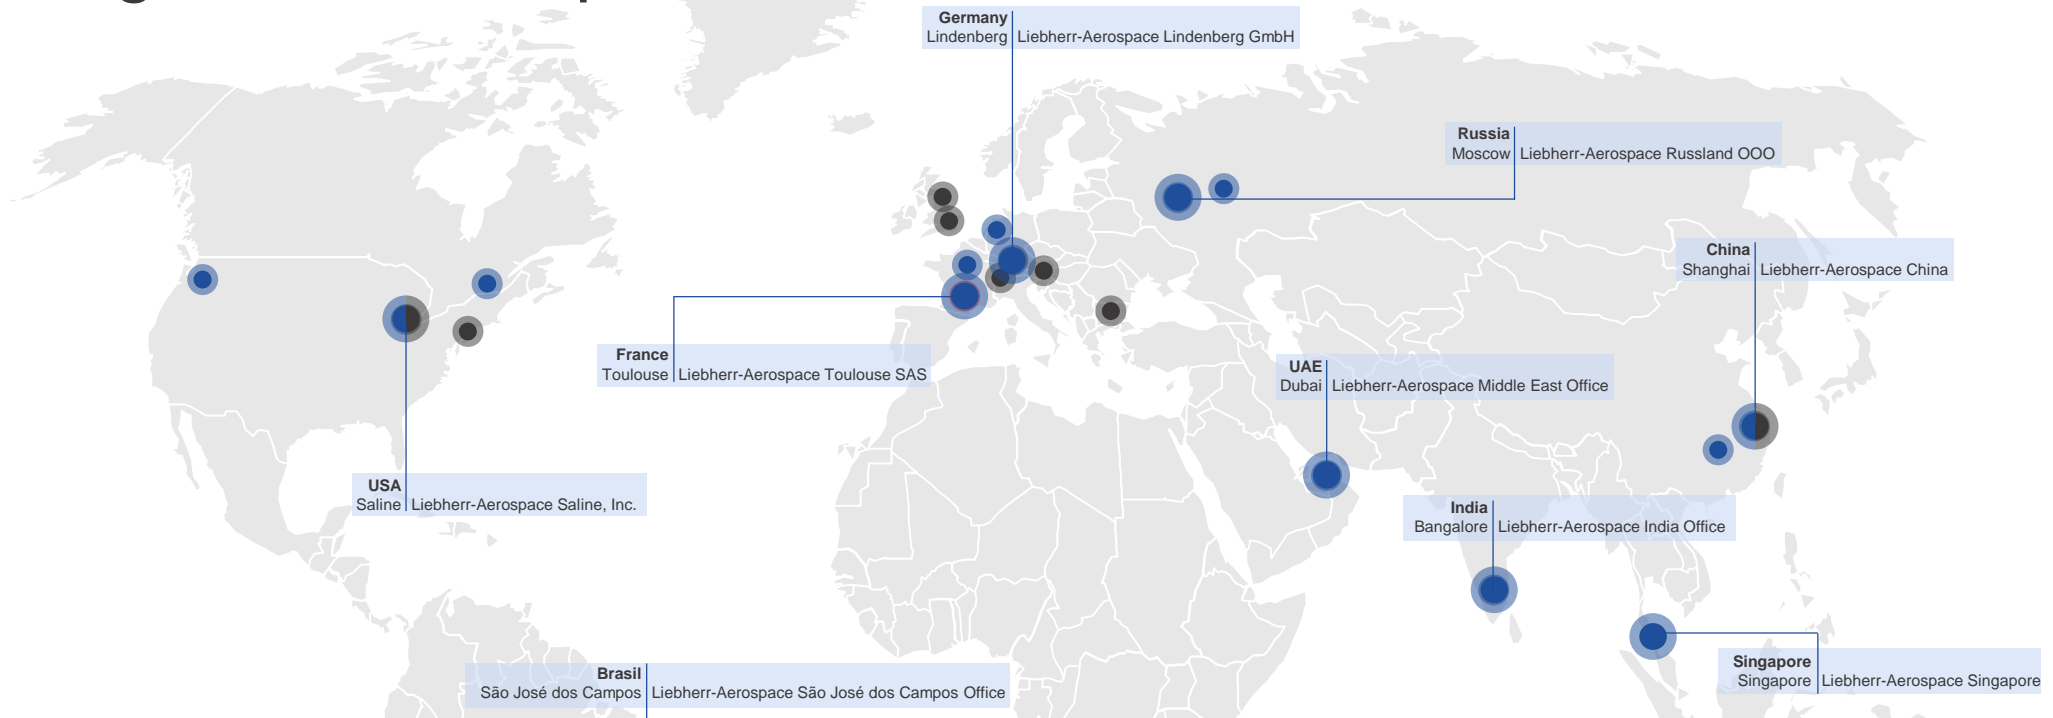

Management Aerospace Customer Services

- Aerospace
- Transportation
- Aerospace & Transportation

Liebherr-Aerospace Customer Services

Chief Services Officer
Mr. Alex Vlieland
Tel: +1 734 944 6392
alex.vlieland@liebherr.com

Director, Business & Services
Mr. Joël Cadaux
Tel: +33 (0)5 61 35 22 13
joel.cadaux@liebherr.com

VP, MRO Ops & Strategic Investments
Mr. Sven Dicke
Tel: +49 (0)8381 46 4246
sven.dicke@liebherr.com

Director, Product Support
Mr. Nico Luedtke
Tel: +49 (0)8381 46 5110
nico.luedtke@liebherr.com