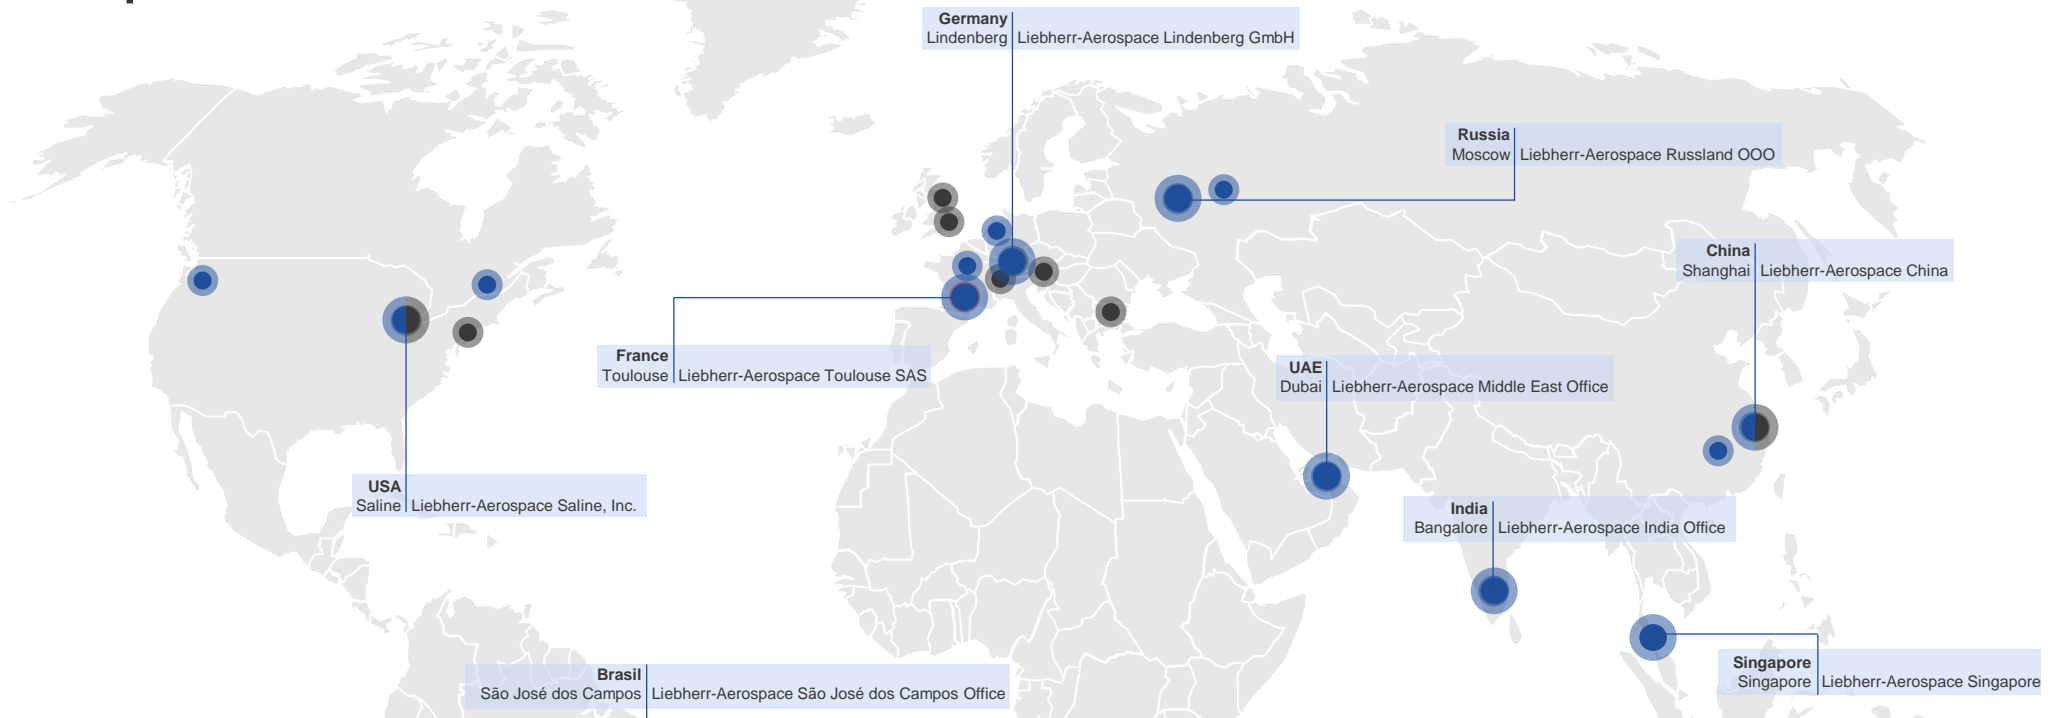

Aerospace Customer Services

- Aerospace
- Transportation
- Aerospace & Transportation

Liebherr-Aerospace Toulouse SAS

Director, Customer Services
Mr. Sami Blal
Tel: +33 (0)5 81 76 31 33
sami.blal@liebherr.com

Head of Sales & Marketing
Mr. Thierry Gourmanel
Tel: +33 (0)5 61 35 29 84
thierry.gourmanel@liebherr.com

Manager, Product Support
Mr. Bruno Ibos
Tel: +33 (0)5 81 91 68 45
bruno.ibos@liebherr.com

Manager, Commercial Admin.
Mr. Pierre Pebereau
Tel: +33 (0)5 81 76 30 09
pierre.pebereau@liebherr.com

Manager, Technical Support
Mr. Guillaume Gard
Tel: +33 (0)5 61 35 25 03
guillaume.gard@liebherr.com

Manager, Operations
Mr. Eric Gayral
Tel: +33 (0)5 61 35 28 28

Customer Service
Tel: +33 (0)5 61 35 28 28
Fax: +33 (0)5 61 35 29 29
info.lts@liebherr.com

AOG Hotline
Tel: +33 (0)6 07 74 03 65