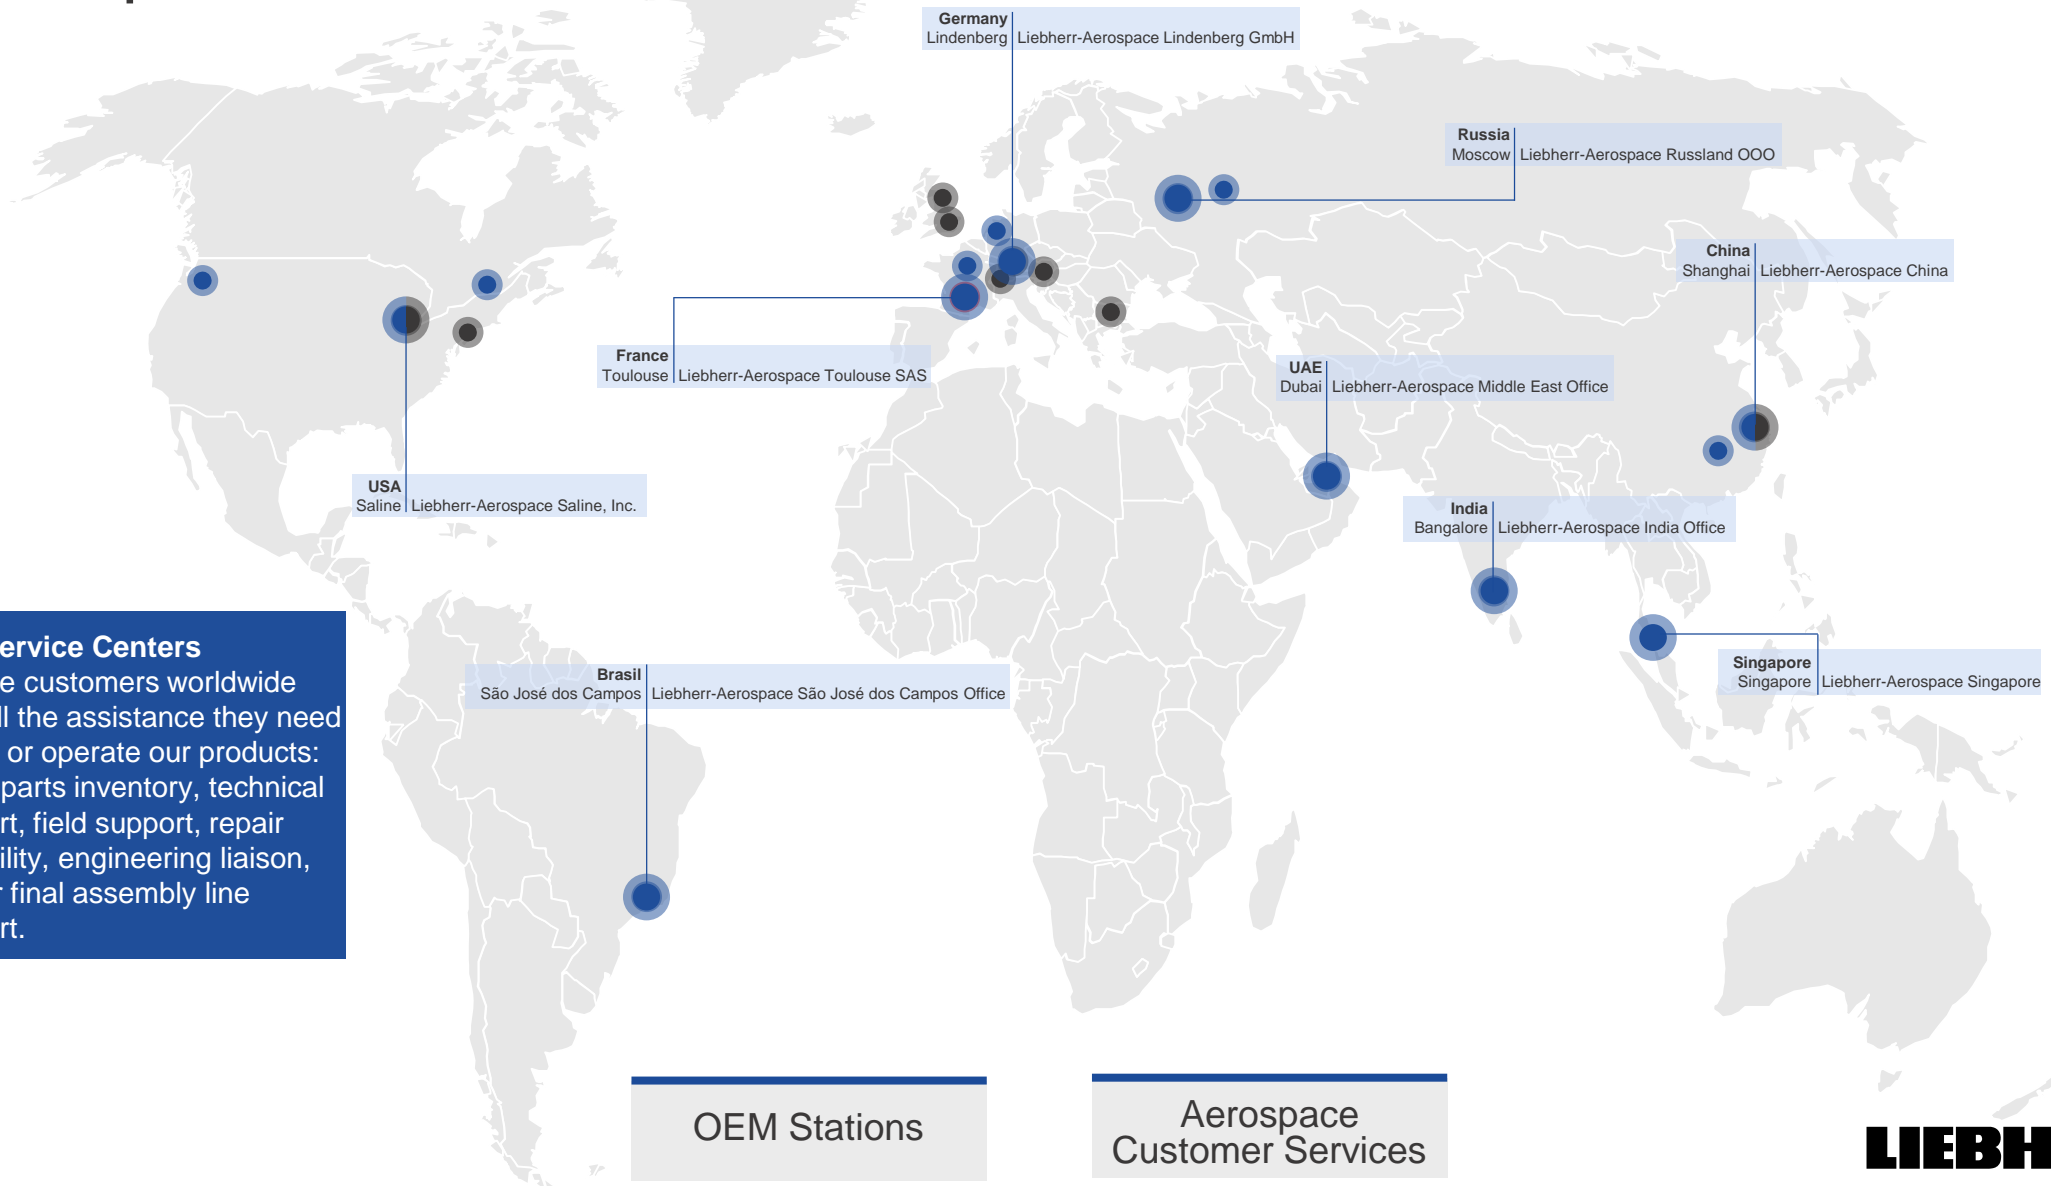

Sites

Aerospace Customer Services

- Headquarters Toulouse
- Aerospace
- Transportation
- Aerospace & Transportation

Our Service Centers

provide customers worldwide with all the assistance they need to use or operate our products: spare parts inventory, technical support, field support, repair capability, engineering liaison, and/or final assembly line support.