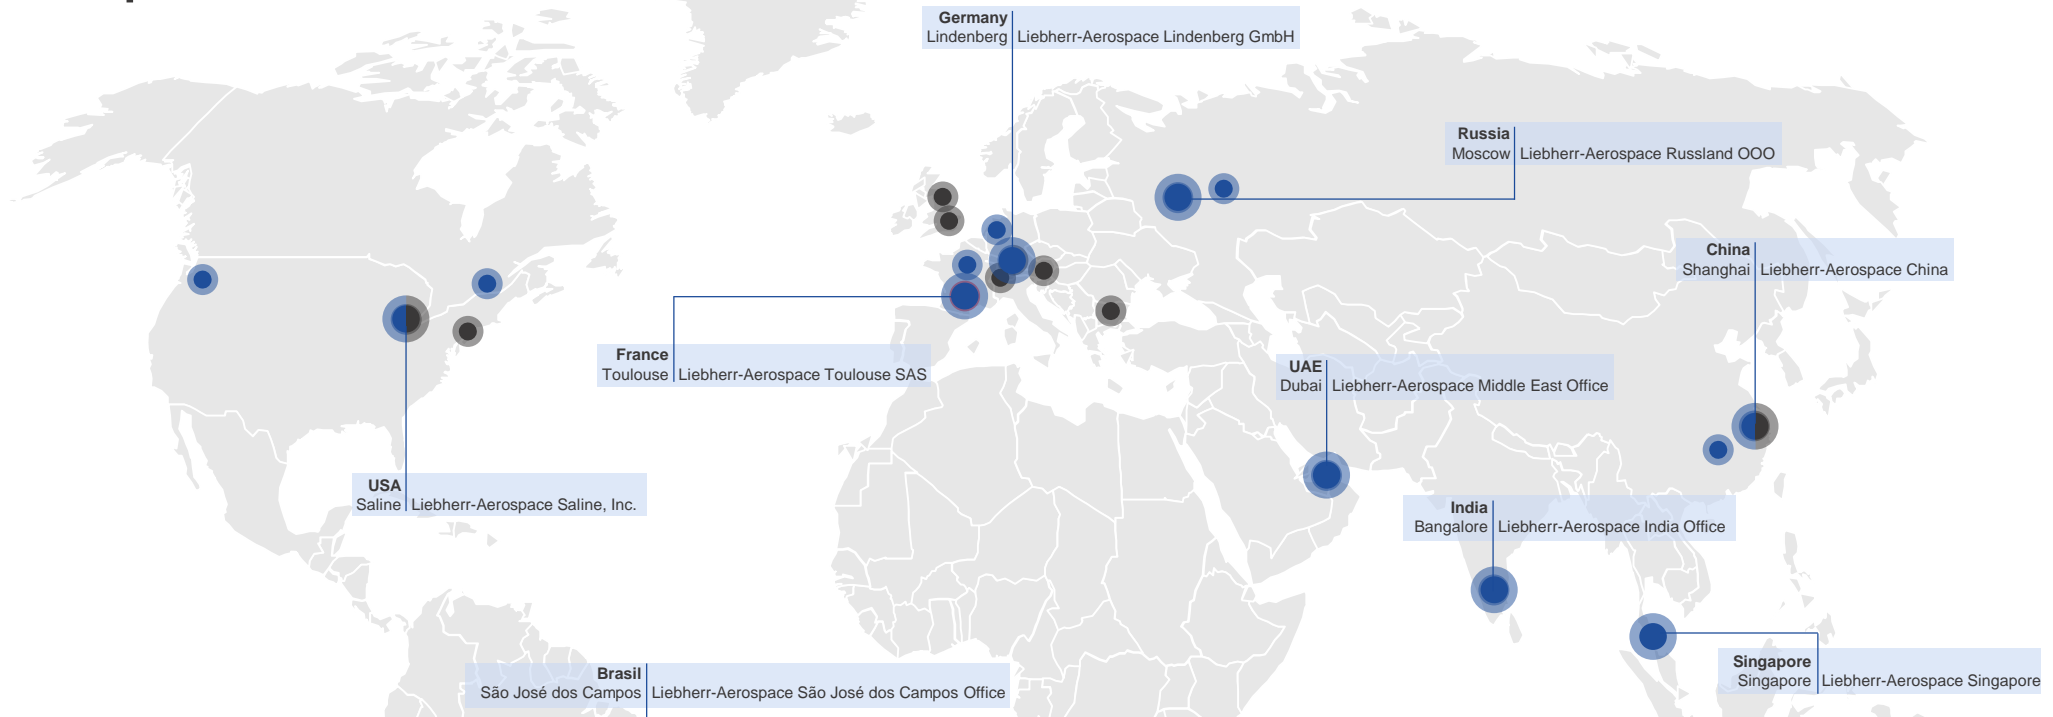

Liebherr-Aerospace Saline
Michigan, USA (A. Vlieland)

Liebherr-Aerospace Toulouse
France (S. Blal)

Liebherr-Aerospace Lindenberg
Germany (C. Franz)

Liebherr-Aerospace Middle East
Dubai, UAE (D. Seksaoui)

Liebherr-Aerospace Singapore
Singapore (E. Pracht)

Liebherr-Aerospace China
Shanghai, P.R. China (E. Thévenot)

Liebherr-Canada Ltd., Aerospace & Transportation Division
Laval, Canada (S. Rioux)

Liebherr-Aerospace, Russia
Moscow, Russia (A. Kalitka)

Liebherr-Aerospace Brazil
São José dos Campos, Brazil (D. Brum)

Liebherr-Aerospace India
Bangalore, India (A. Dhakharia)

OEM Services SAS
Roissy CDG, France (D. Granger)

OEM Defence Services SAS
Elancourt, France (J. Simon)

OEM Stations

Aerospace
Customer Services

AOG Hotline
Tel: +33 607 740365
Tel: +49 171 8527304

Aerospace Customer Services

-  Aerospace
-  Transportation
-  Aerospace & Transportation

Liebherr-Aerospace São José dos Campos Office