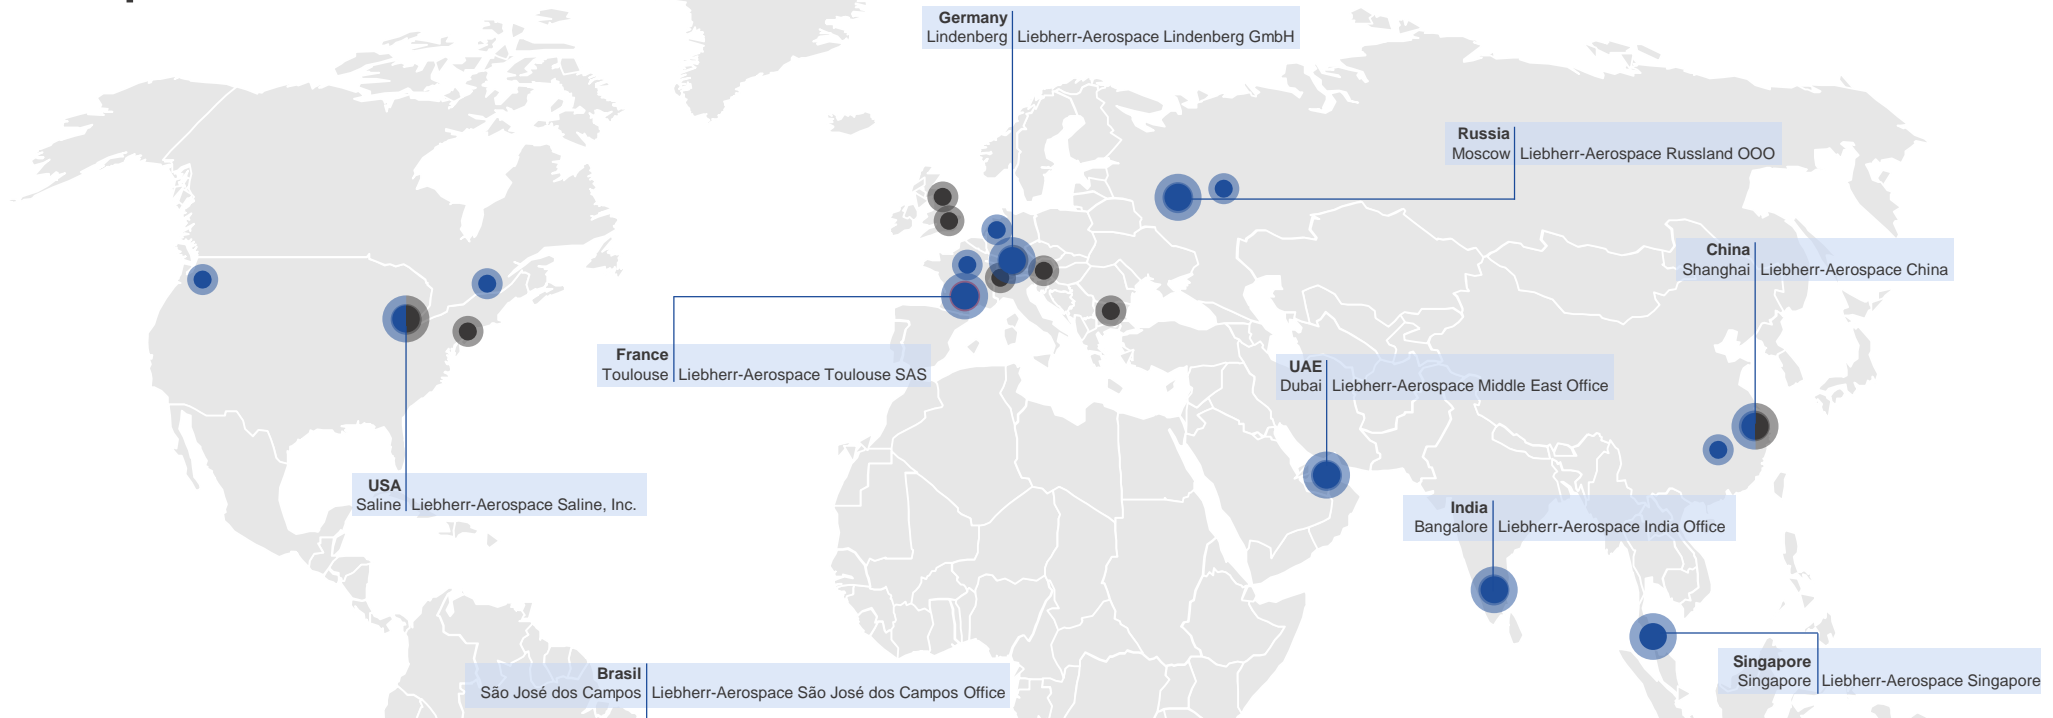

Liebherr-Aerospace Saline
Michigan, USA (A. Vlieland)

Liebherr-Aerospace Toulouse
France (S. Blal)

Liebherr-Aerospace Lindenberg
Germany (C. Franz)

Liebherr-Aerospace Middle East
Dubai, UAE (D. Seksaoui)

Liebherr-Aerospace Singapore
Singapore (E. Pracht)

Liebherr-Aerospace China
Shanghai, P.R. China (E. Thévenot)

Liebherr-Canada Ltd., Aerospace & Transportation Division
Laval, Canada (S. Rioux)

Liebherr-Aerospace, Russia
Moscow, Russia (A. Kalitka)

Liebherr-Aerospace Brazil
São José dos Campos, Brazil (D. Brum)

Liebherr-Aerospace India
Bangalore, India (A. Dhakharia)

OEM Services SAS
Roissy CDG, France (D. Granger)

OEM Defence Services SAS
Elancourt, France (J. Simon)

Manager, Regional sales
Mr. Daniel Brum Pretto
Tel: +55 (12) 9 9174 7954
daniel.brum@liebherr.com

AOG Hotline
Tel: +1 313 580 7262

OEM Stations

Aerospace
Customer Services

Aerospace Customer Services

-  Aerospace
-  Transportation
-  Aerospace & Transportation