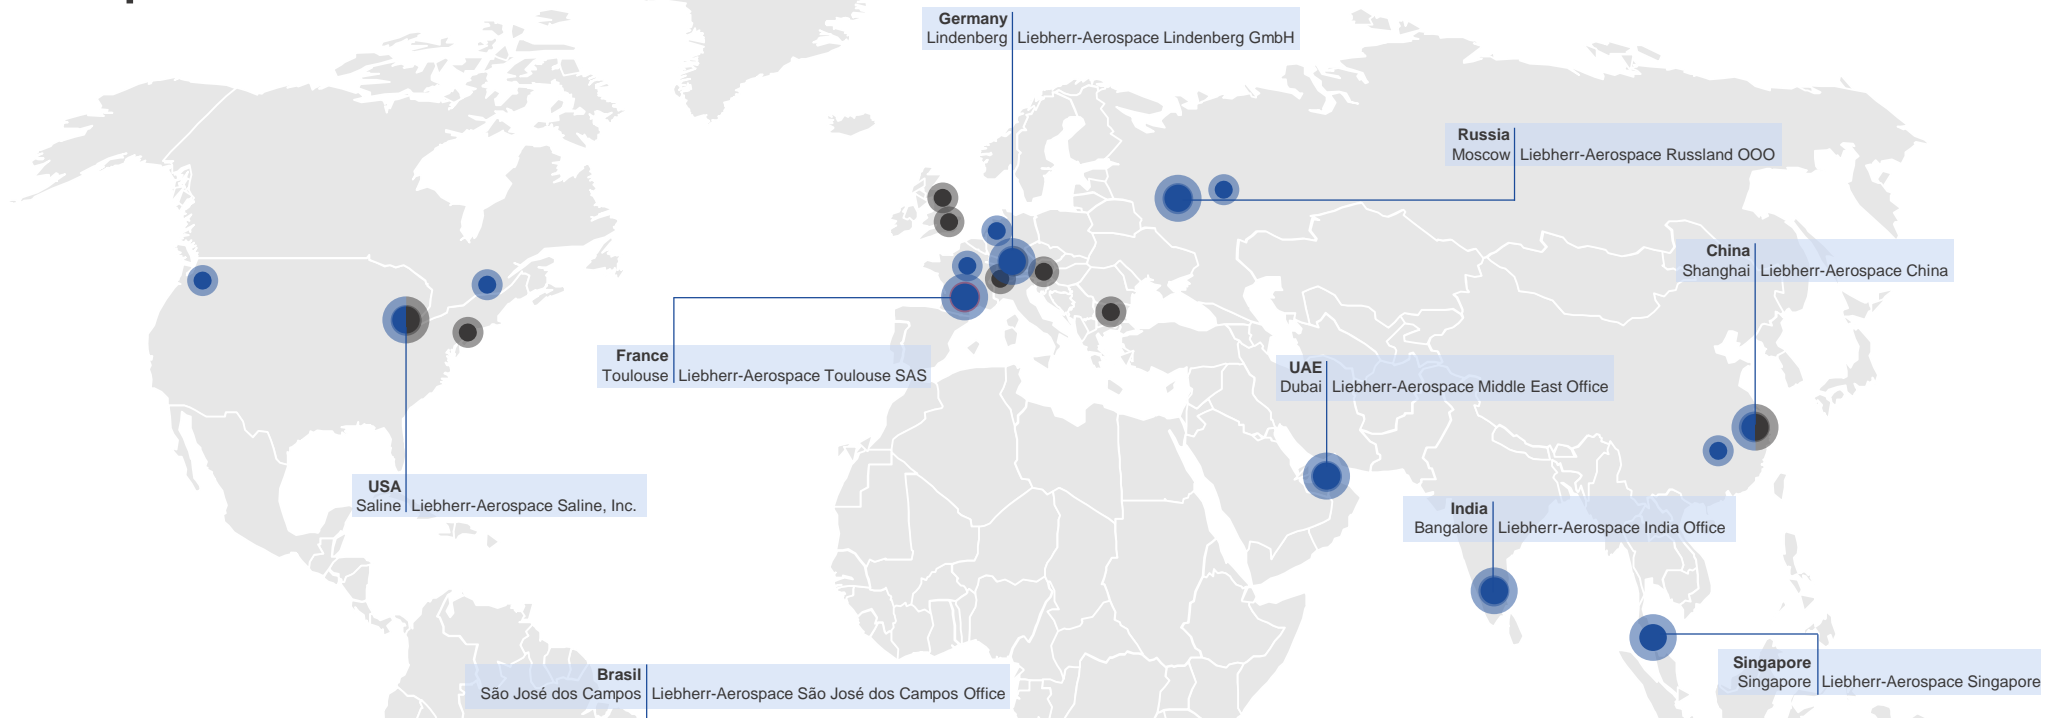

Aerospace Customer Services

- Aerospace
- Transportation
- Aerospace & Transportation

Liebherr-Aerospace Lindenberg GmbH

Director, Customer Services
Mr. Christian Franz
Tel: +49 8381 46 5472
christian.franz@liebherr.com

Head of Sales & Marketing
Mr. Frank Steinmaier
Tel: +49 8381 46 4567
frank.steinmaier@liebherr.com

Manager, Product Support
Mr. Ingmar Beyer
Tel: +49 8381 46 7346
ingmar.beyer@liebherr.com

Customer Service
Fax: +49 8381 464 103
info.lli@liebherr.com

Manager, Commercial Admin.
Mrs. Katy Schmeisser
Tel: +49 8381 46 6413
katy.schmeisser@liebherr.com

Manager, Technical Support
Mr. David Charles
Tel: +49 8381 46 4213
david.charles@liebherr.com

Manager, Operations
Mrs. Kerstin Duldner
Tel: +49 8381 46 0

AOG Hotline
Commercial:
Tel: +49 171 852 7304

Technical:
Tel: +49 160 941 66411