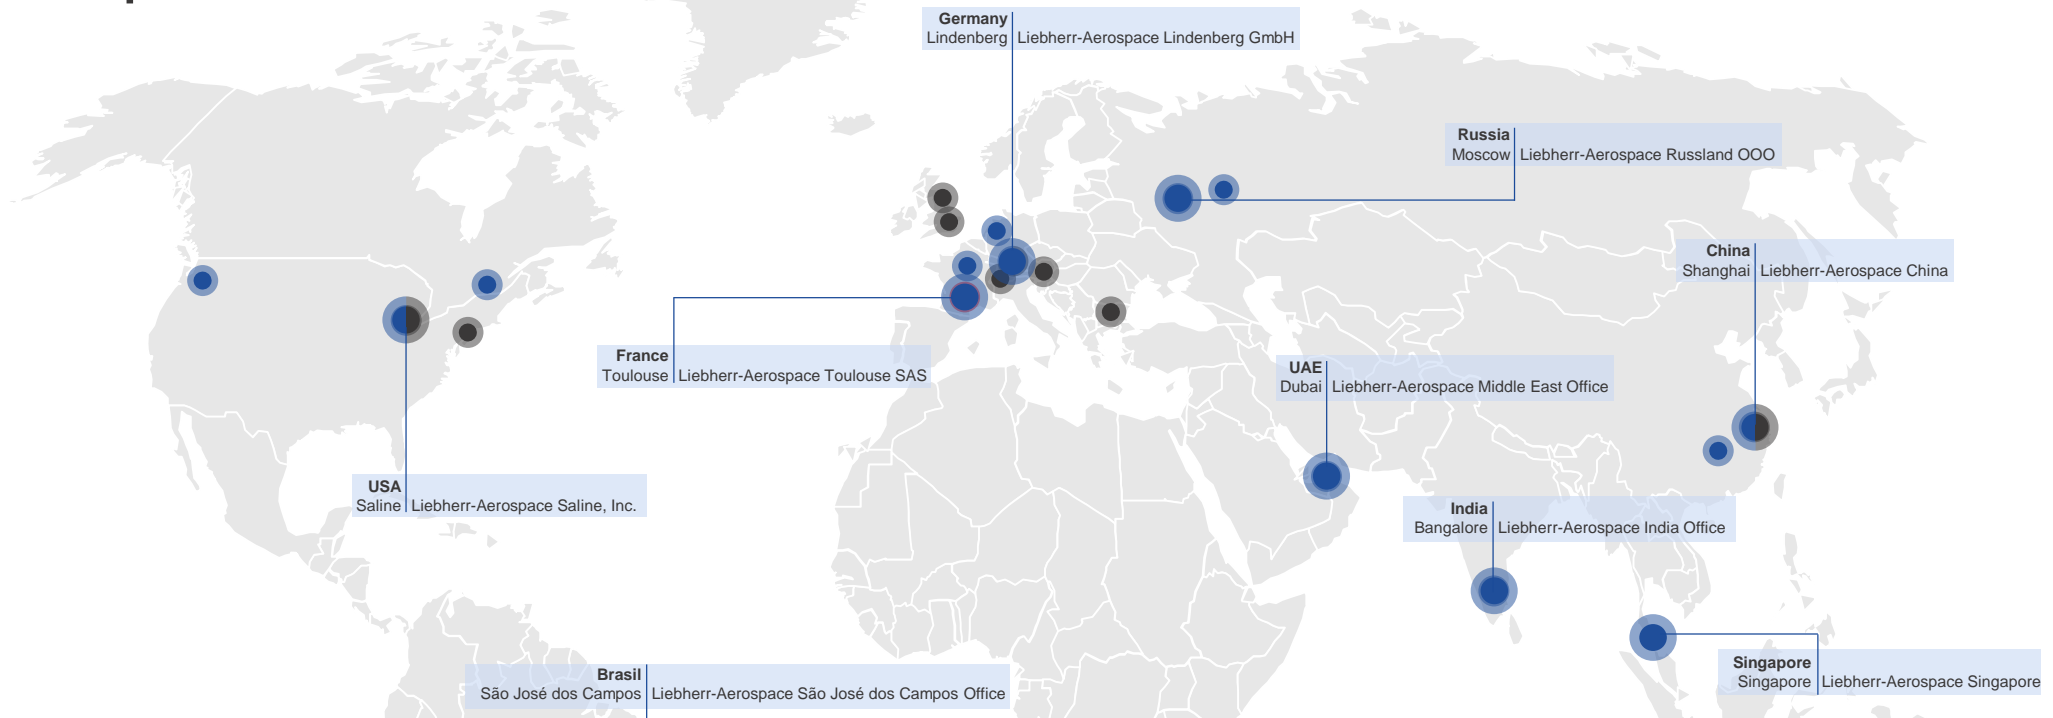

Aerospace Customer Services

- Aerospace
- Transportation
- Aerospace & Transportation

Liebherr-Aerospace Saline, Inc

President
Mr. Alex Vlieland
Tel: +1 734 944 6392
alex.vlieland@liebherr.com

VP, Sales
Mr. Will Dew
Tel: +1 734 944 6366
william.dew@liebherr.com

VP, Operations
Mr. Jochen Faber
Tel: +1 734 944 6344
jochen.faber@liebherr.com

Customer Service
Tel: +1 734 429 7225
Fax: +1 734 429 5357
info.isl@liebherr.com

Manager, Commercial Admin.
Mr. Mark Stevens
Tel: +1 734 944 6346
mark.stevens@liebherr.com

Manager, Technical Support
Mr. Mark Sobol
Tel: +1 734 944 6385
mark.sobol@liebherr.com

Manager, Quality
Mr. Mike Paruszkiewicz
Tel: +1 734 944 6389
mike.paruszkiewicz@liebherr.com

AOG Hotline
Tel: +1 313 580 7262