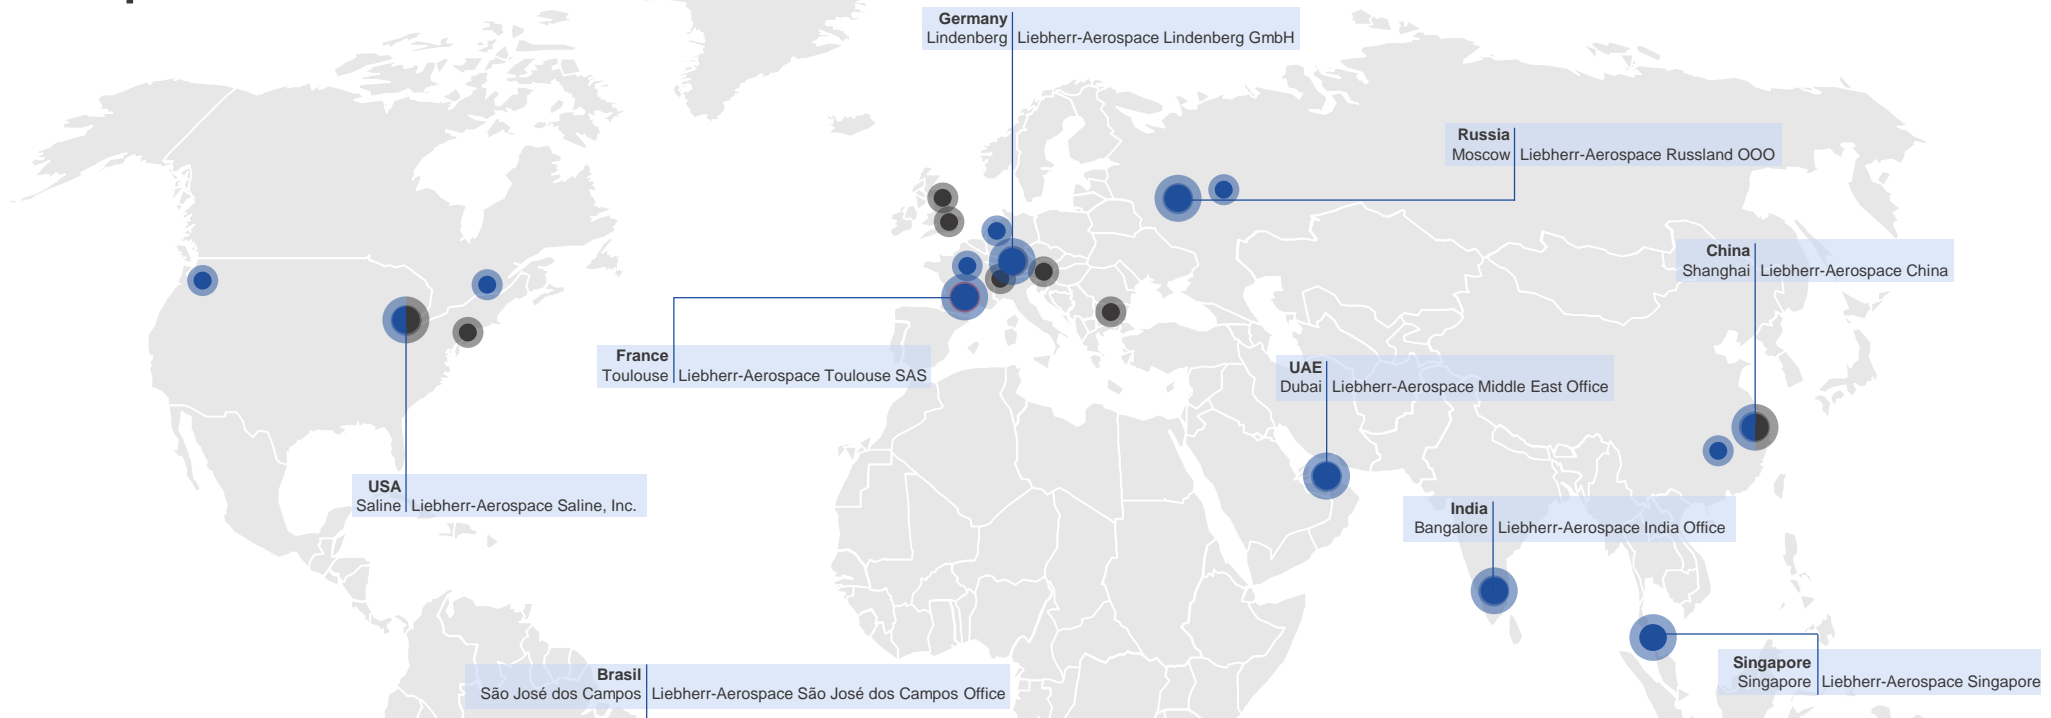

Liebherr-Aerospace Singapore
Singapore (E. Pracht)

Liebherr-Aerospace China
Shanghai, P.R. China (E. Thévenot)

Liebherr-Canada Ltd., Aerospace & Transportation Division
Laval, Canada (S. Rioux)

Liebherr-Aerospace, Russia
Moscow, Russia (A. Kalitka)

Liebherr-Aerospace Brazil
São José dos Campos, Brazil (D. Brum)

Liebherr-Aerospace India
Bangalore, India (A. Dhakharia)

OEM Services SAS
Roissy CDG, France (D. Granger)

OEM Defence Services SAS
Elancourt, France (J. Simon)

AOG Hotline
Tel: +65 626 20 686

OEM Stations

Aerospace
Customer Services

LIEBHERR

Aerospace Customer Services

-  Aerospace
-  Transportation
-  Aerospace & Transportation

Liebherr-Aerospace Russland OOO

Manager, Regional Sales
Mr. Andrej Kalitka
Tel: +7 495 280 1671
andrej.kalitka@liebherr.com

LIEBHERR