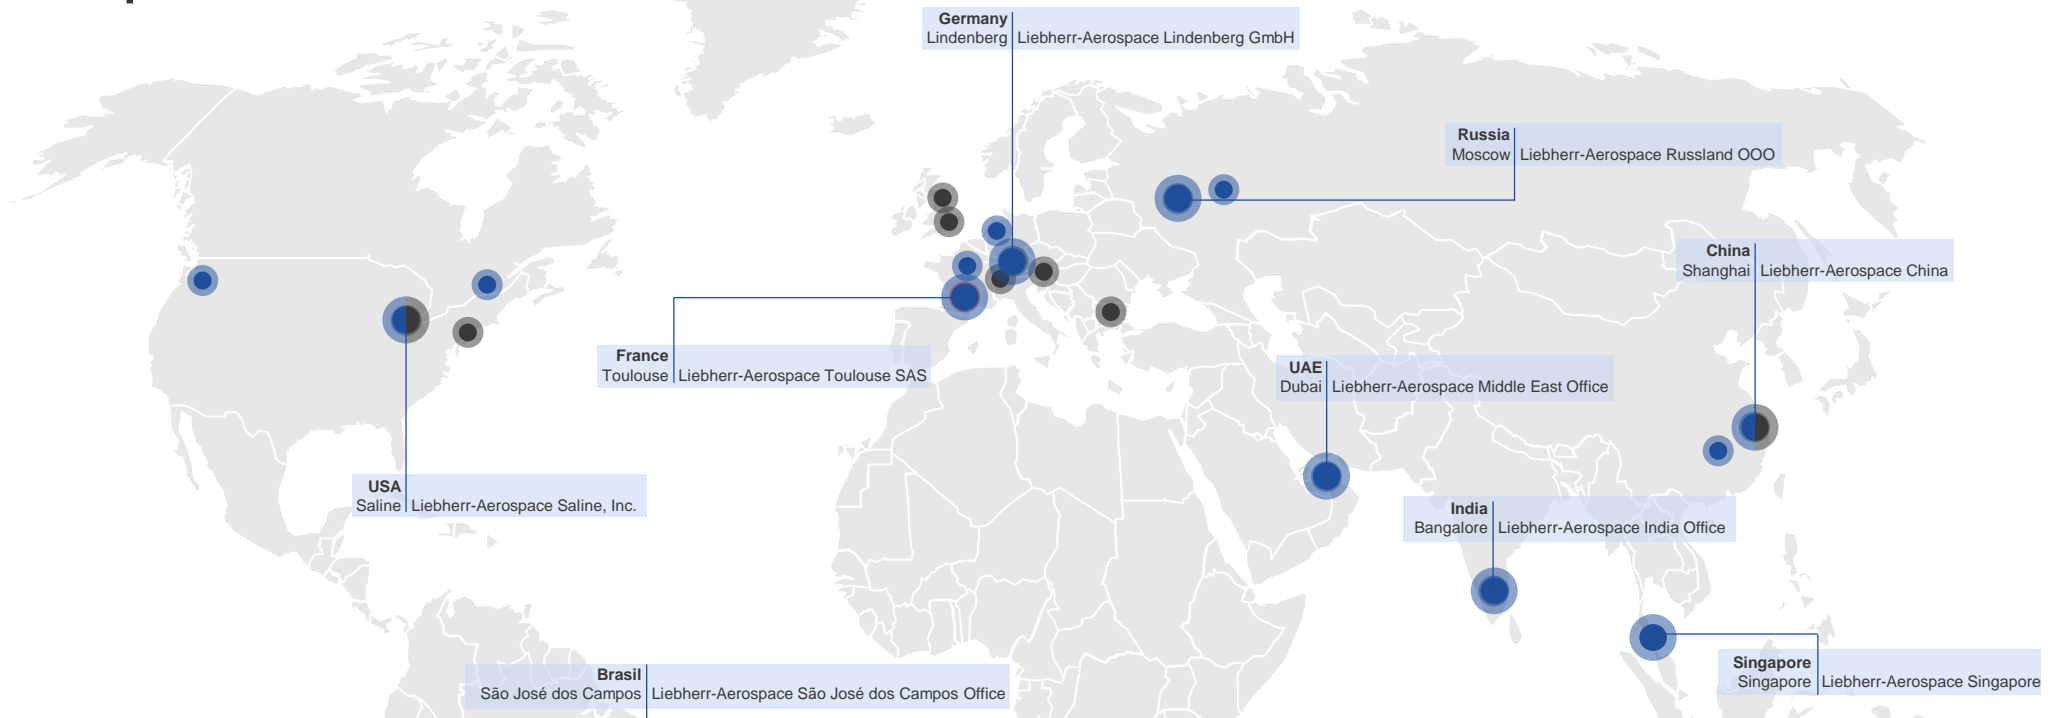

Aerospace Customer Services

- Aerospace
- Transportation
- Aerospace & Transportation

Liebherr-Aerospace Middle-East Office

GM, Customer Services
Mr. Damon Seksaoui
Tel: +971 4 8891 731
damon.seksaoui@liebherr.com

Manager, Key Account
Mr. Dominik Reichmann
Tel: +971 4 8891 743
dominik.reichmann@liebherr.com

Manager, Key Account
Mr. Thomas Gauthier
Tel: +971 4 8891 733
thomas.gauthier@liebherr.com

Customer Service
Tel: +971 4 88 91 888
Fax: +971 4 886 0323
info.ldu@liebherr.com

USM Business
Ms. Alicja Stoklosa
Tel: +971 4 8891 732
alicja.stoklosa@liebherr.com

OEM Stations

Aerospace
Customer Services

AOG Hotline
Tel: +33 607 740365
Tel: +49 171 8527304