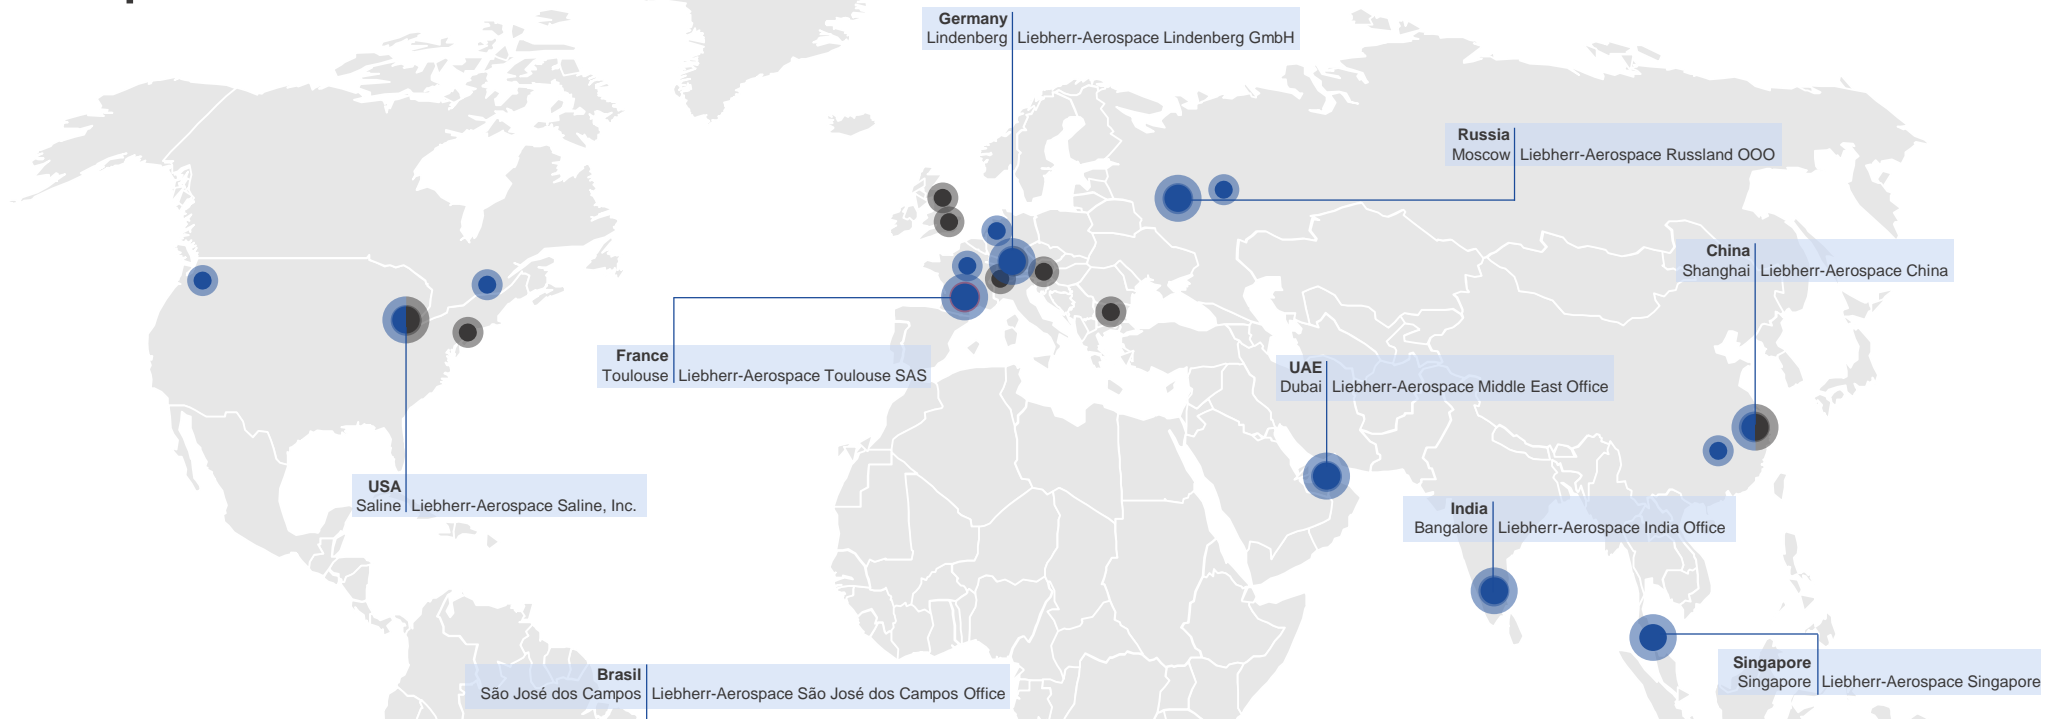

Liebherr-Aerospace Saline
Michigan, USA (A. Vlieland)

Liebherr-Aerospace Toulouse
France (S. Blal)

Liebherr-Aerospace Lindenberg
Germany (C. Franz)

Liebherr-Aerospace Middle East
Dubai, UAE (D. Seksaoui)

Liebherr-Aerospace Singapore
Singapore (E. Pracht)

Liebherr-Aerospace China
Shanghai, P.R. China (E. Thévenot)

Liebherr-Canada Ltd., Aerospace & Transportation Division
Laval, Canada (S. Rioux)

Liebherr-Aerospace, Russia
Moscow, Russia (A. Kalitka)

Liebherr-Aerospace Brazil
São José dos Campos, Brazil (D. Brum)

Liebherr-Aerospace India
Bangalore, India (A. Dhakharia)

OEM Services SAS
Roissy CDG, France (D. Granger)

OEM Defence Services SAS
Elancourt, France (J. Simon)

AOG Hotline
Tel: +1 313 580 7262

Aerospace Customer Services

-  Aerospace
-  Transportation
-  Aerospace & Transportation

Liebherr-Aerospace Singapore

GM, Customer Services
Mr. Ekkehard Pracht
Tel: +65 6424 7228
ekkehard.pracht@liebherr.com