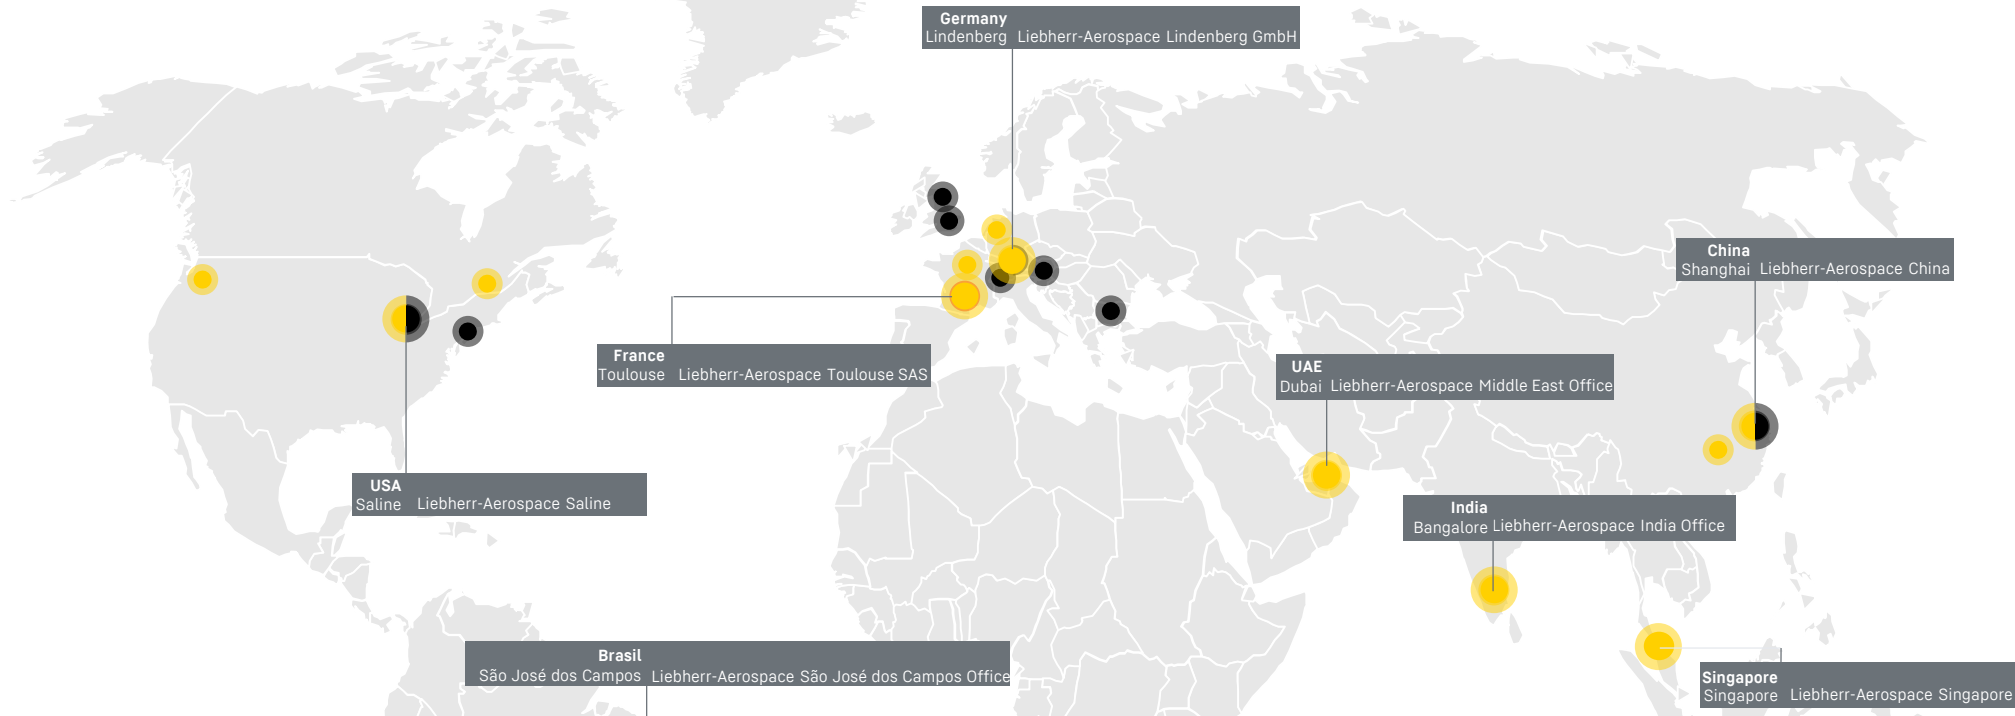

Aerospace Customer Services

- Headquarters Toulouse
- Aerospace
- Transportation
- Aerospace & Transportation

Liebherr-Aerospace Toulouse SAS

Director, Customer Services
Mr. Sami Blal
Tel: +33 (0)5 81 76 31 33
sami.blal@liebherr.com