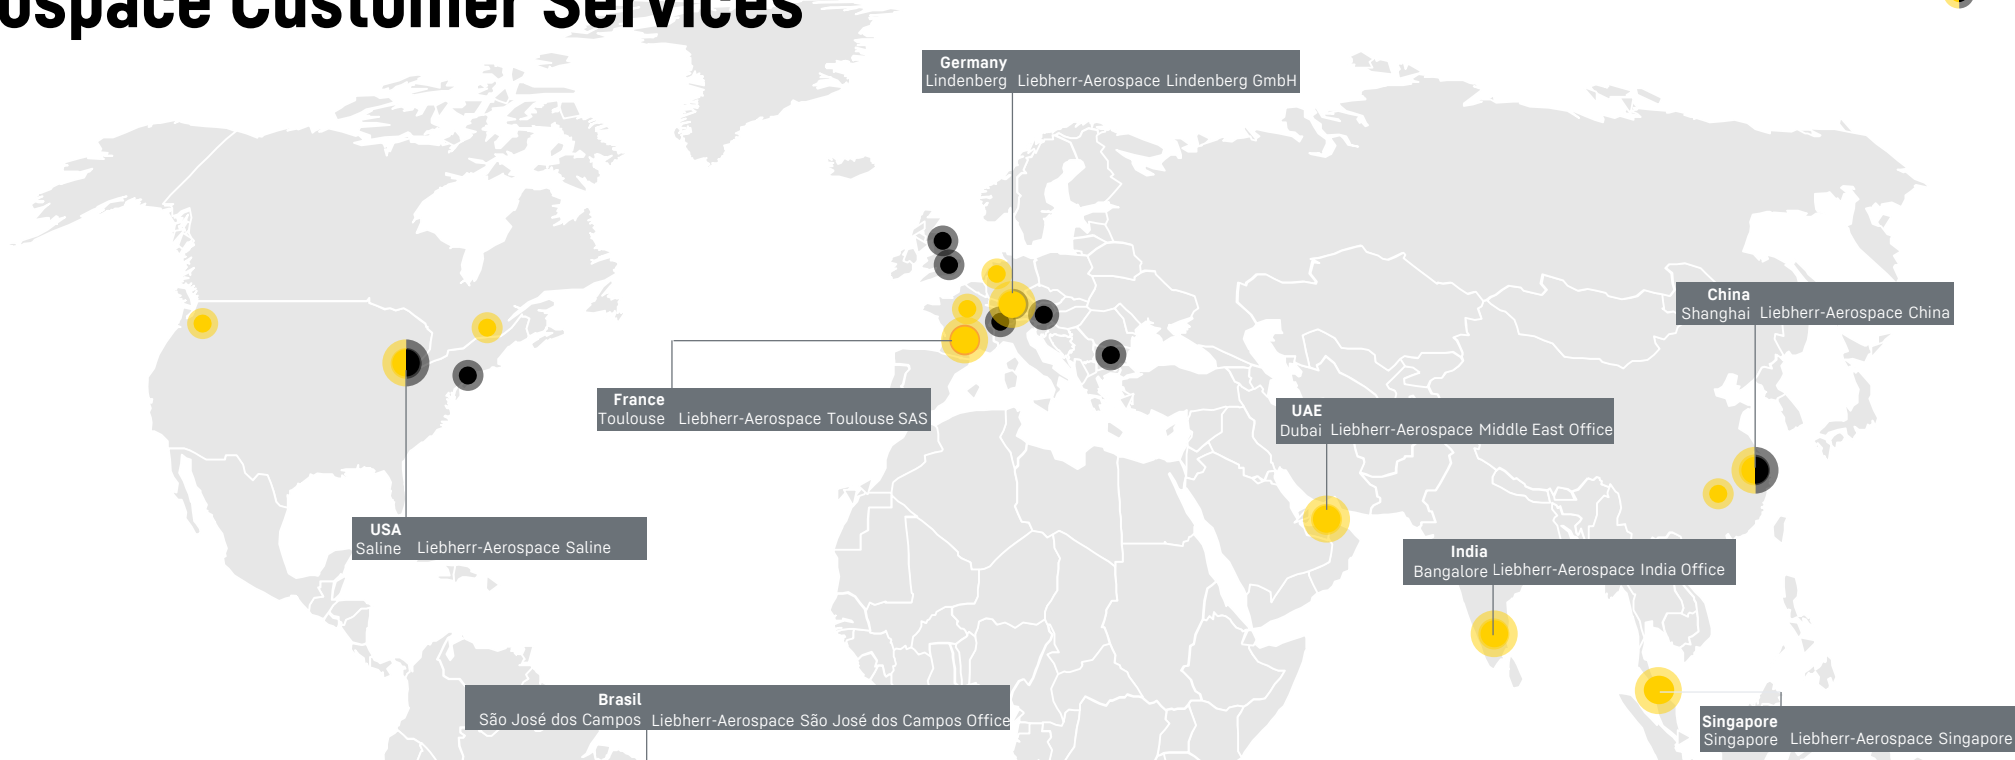

Aerospace Customer Services

- Headquarters Toulouse
- Aerospace
- Transportation
- Aerospace & Transportation

Liebherr-Aerospace Saline, Inc

Managing Director, Finance, QA and Administration
Mr. Will Dew
Tel: +1 734 944 6366
william.dew@liebherr.com