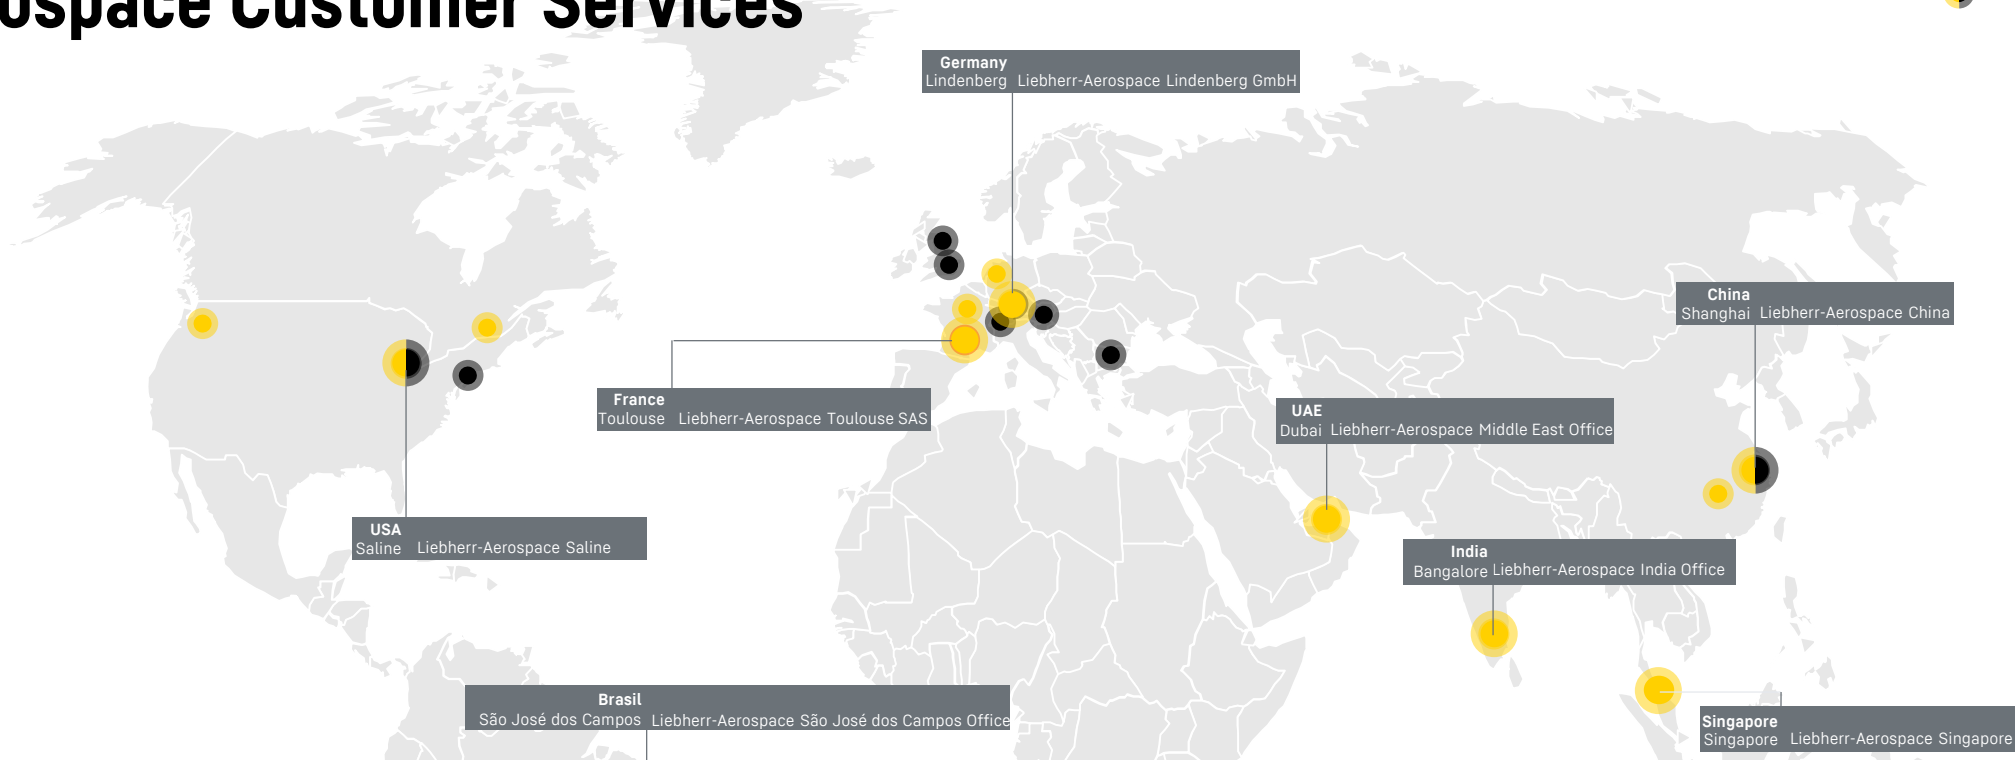

Aerospace Customer Services

- Headquarters Toulouse
- Aerospace
- Transportation
- Aerospace & Transportation

Liebherr-Aerospace Middle-East Office

GM, Customer Services
Mr. Damon Seksaoui
Tel: +971 4 8891 731
damon.seksaoui@liebherr.com