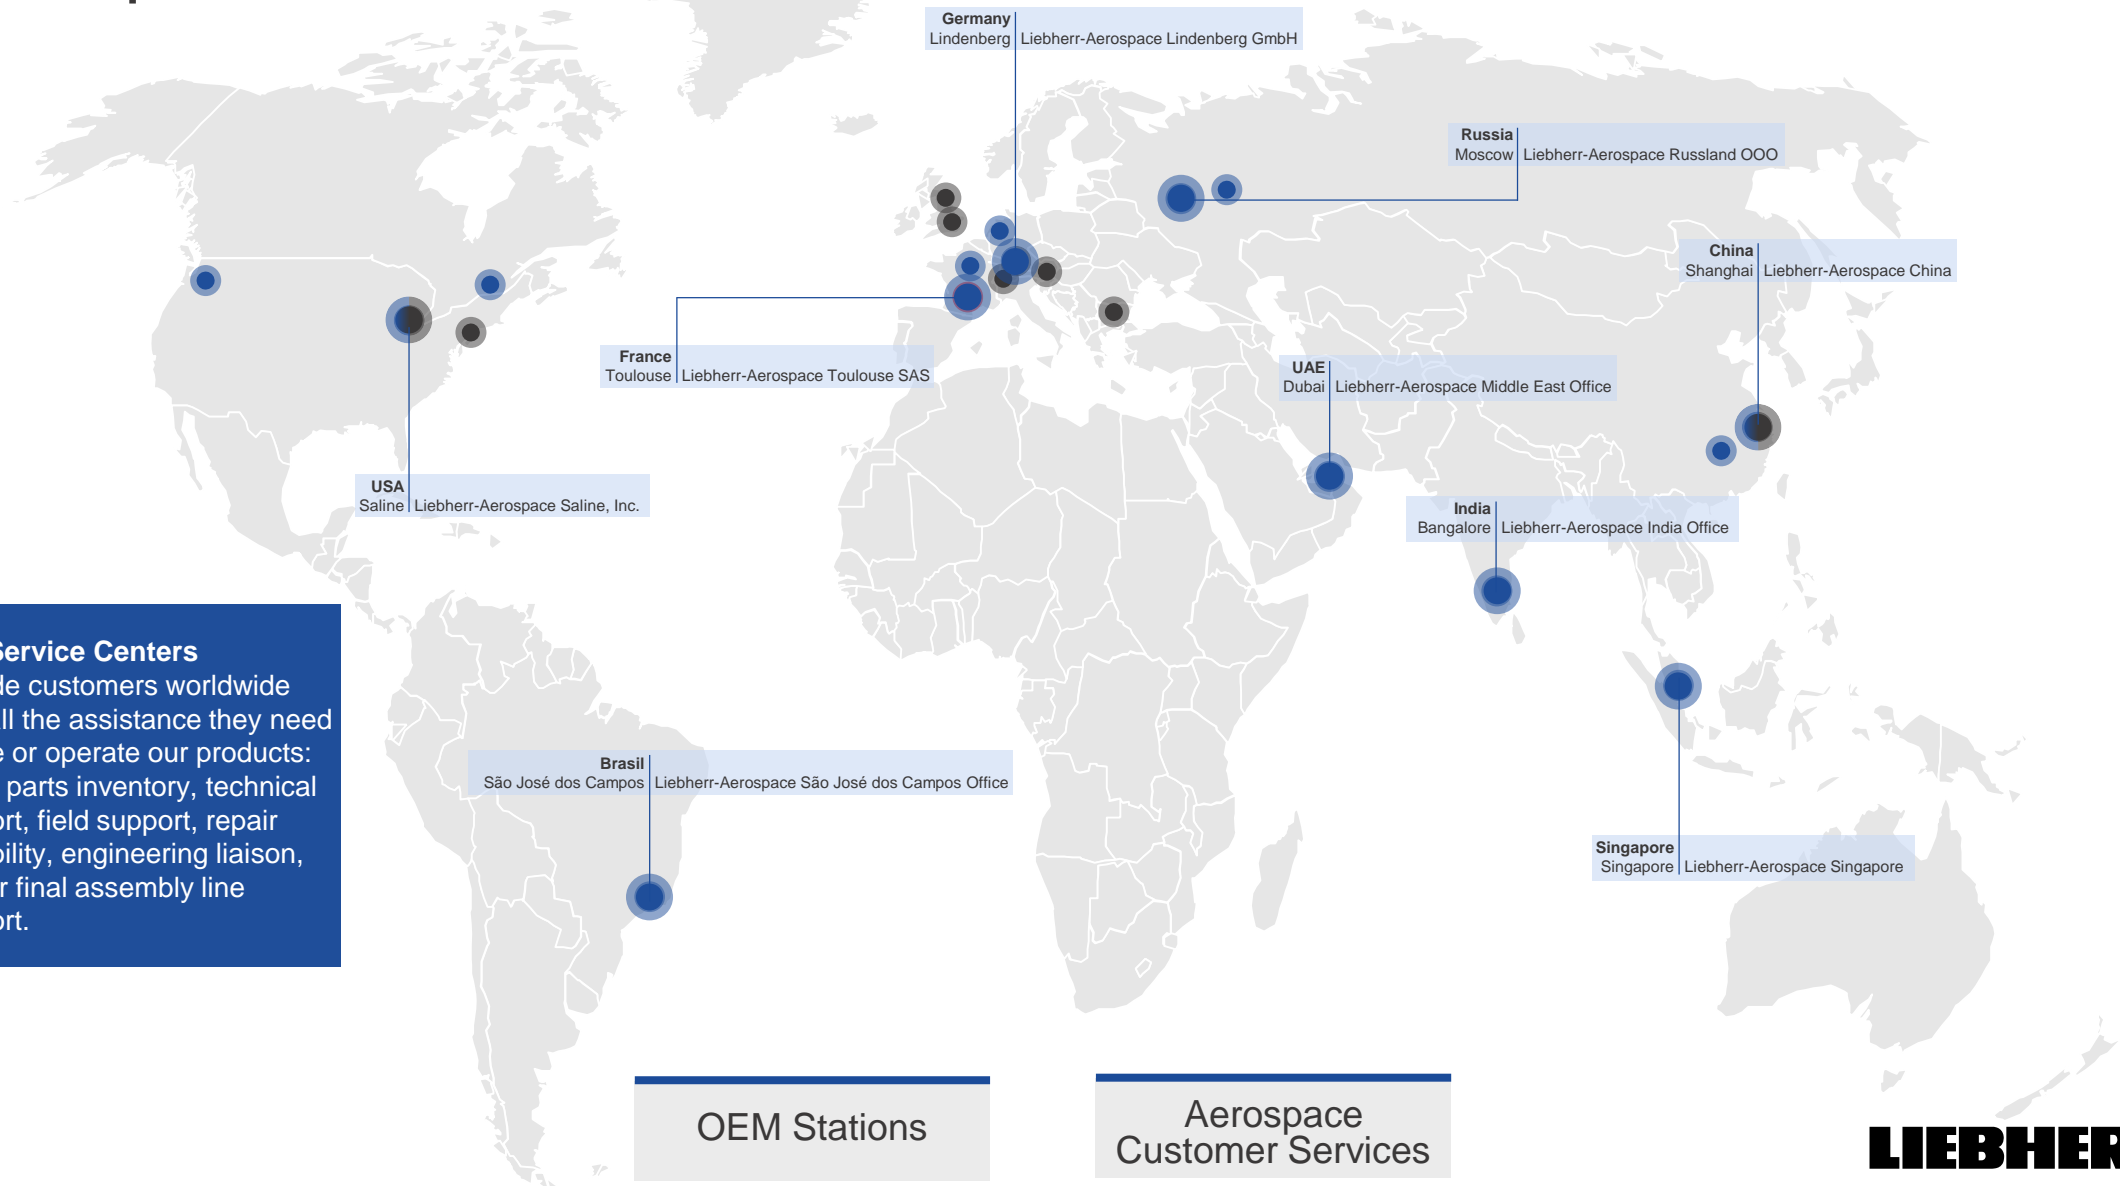

Sites

Aerospace Customer Services

- Headquarters Toulouse
- Aerospace
- Transportation
- Aerospace & Transportation

Our Service Centers provide customers worldwide with all the assistance they need to use or operate our products: spare parts inventory, technical support, field support, repair capability, engineering liaison, and/or final assembly line support.