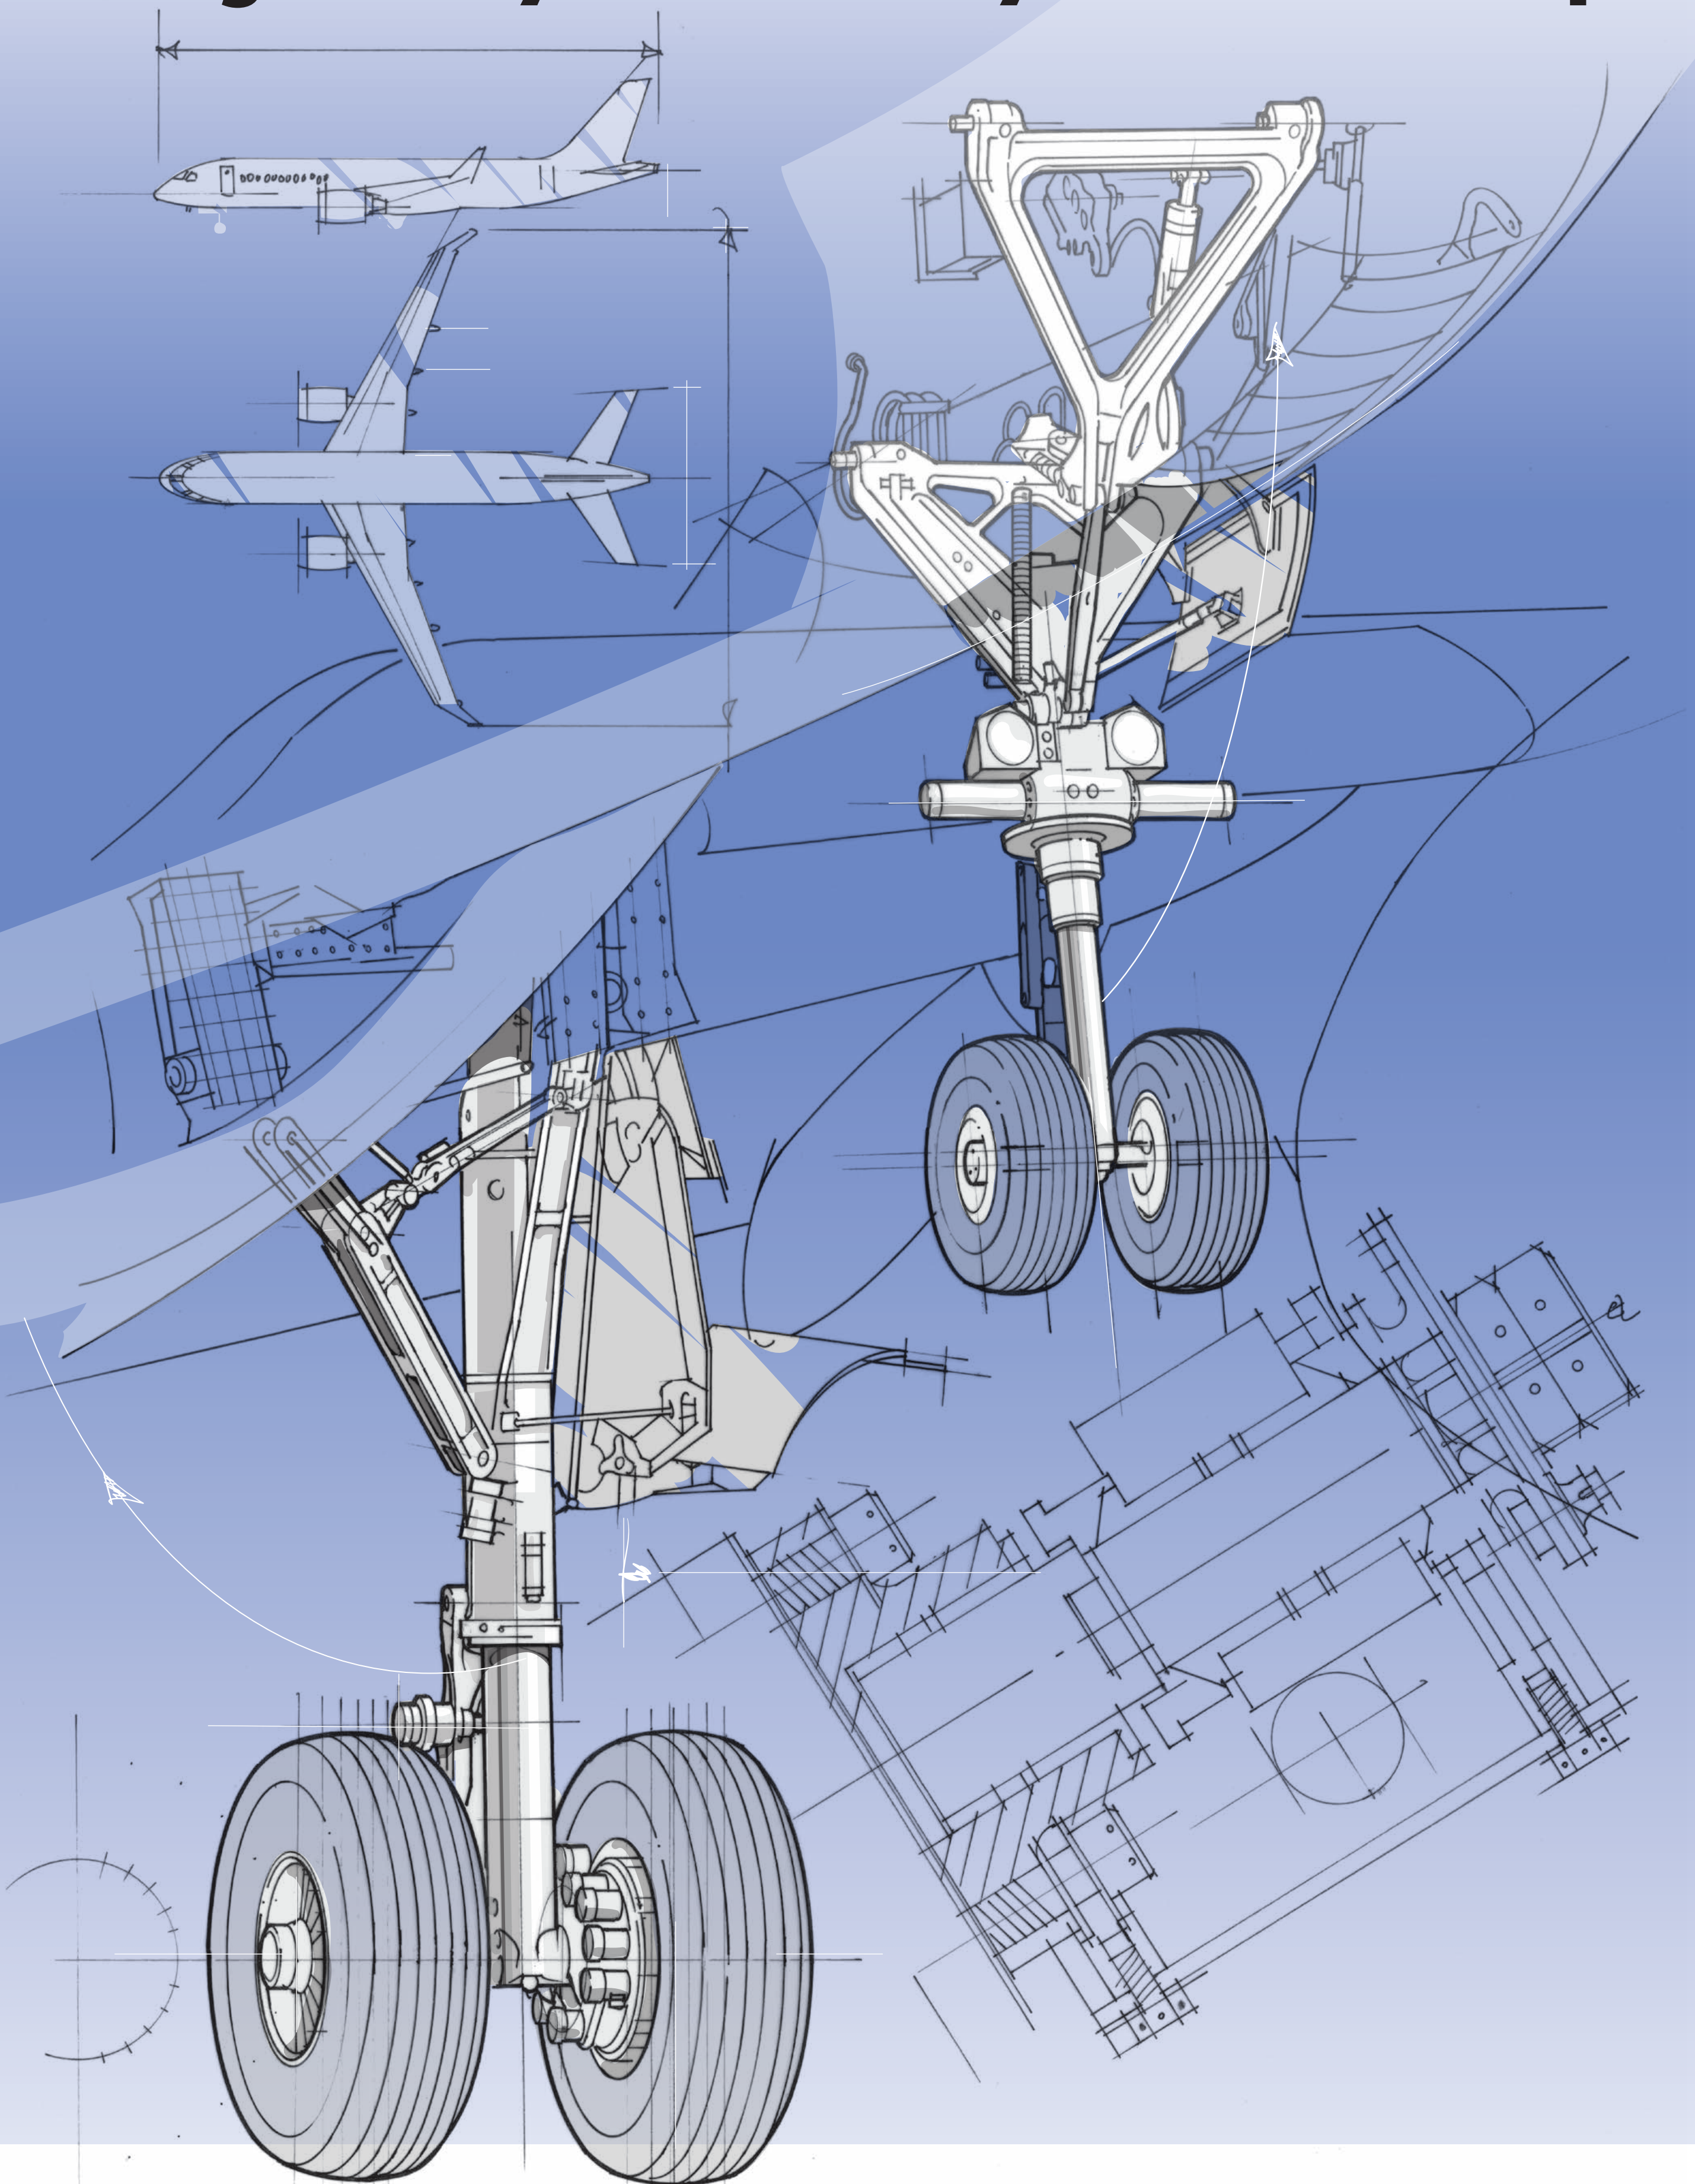

# On Board Bombardier C Series: Landing Gear System made by Liebherr-Aerospace

**LIEBHERR**