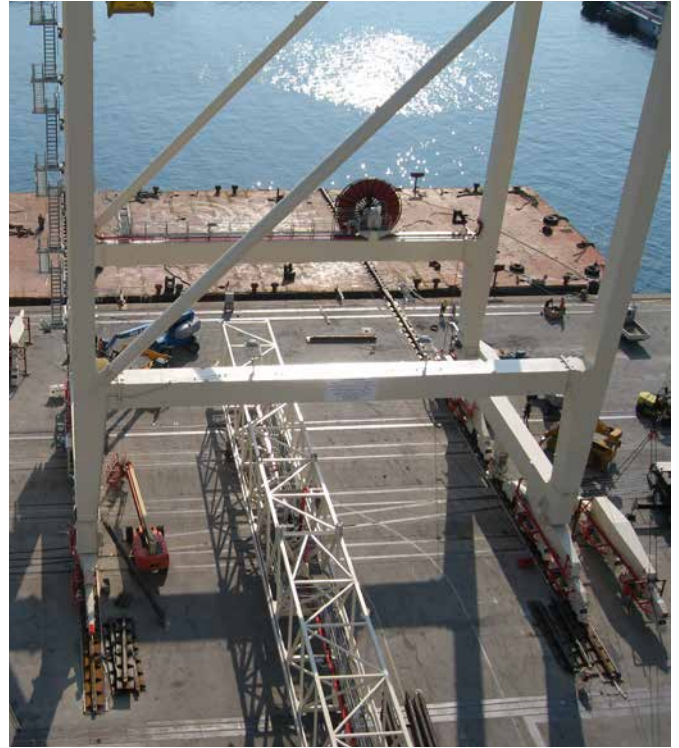

Hassle-free relocation

A Liebherr container crane is a significant investment and sometimes in the search for continued operational improvements and efficiencies, it makes sense to move a crane from one port to another, or from one quay to another.

At Liebherr, we can handle all of your crane moves. A team of experienced engineers will plan the move from start to finish ensuring minimal disruption to your daily operations. Using either self propelled multi-axle trailers (SPMT) or skidding systems where appropriate along with barges or ships, we will work with you to ensure a fast and professional move. We will also ensure the crane is tested and commissioned in its new location in line with our high Liebherr standards.

SPMTs or Skidding

Depending on your operational requirements and of course the permitted ground loadings at your facilities, either a skidding system or the use of SPMTs will be preferred. Where skidding is the preferred option, the use of pads and load spreading, can reduce the ground loads even further.

SPMTs provide greater flexibility, particularly suited to complex moves where the crane has to move in many different directions. Whatever the method, Liebherr have decades long experience moving, barging and unloading cranes.