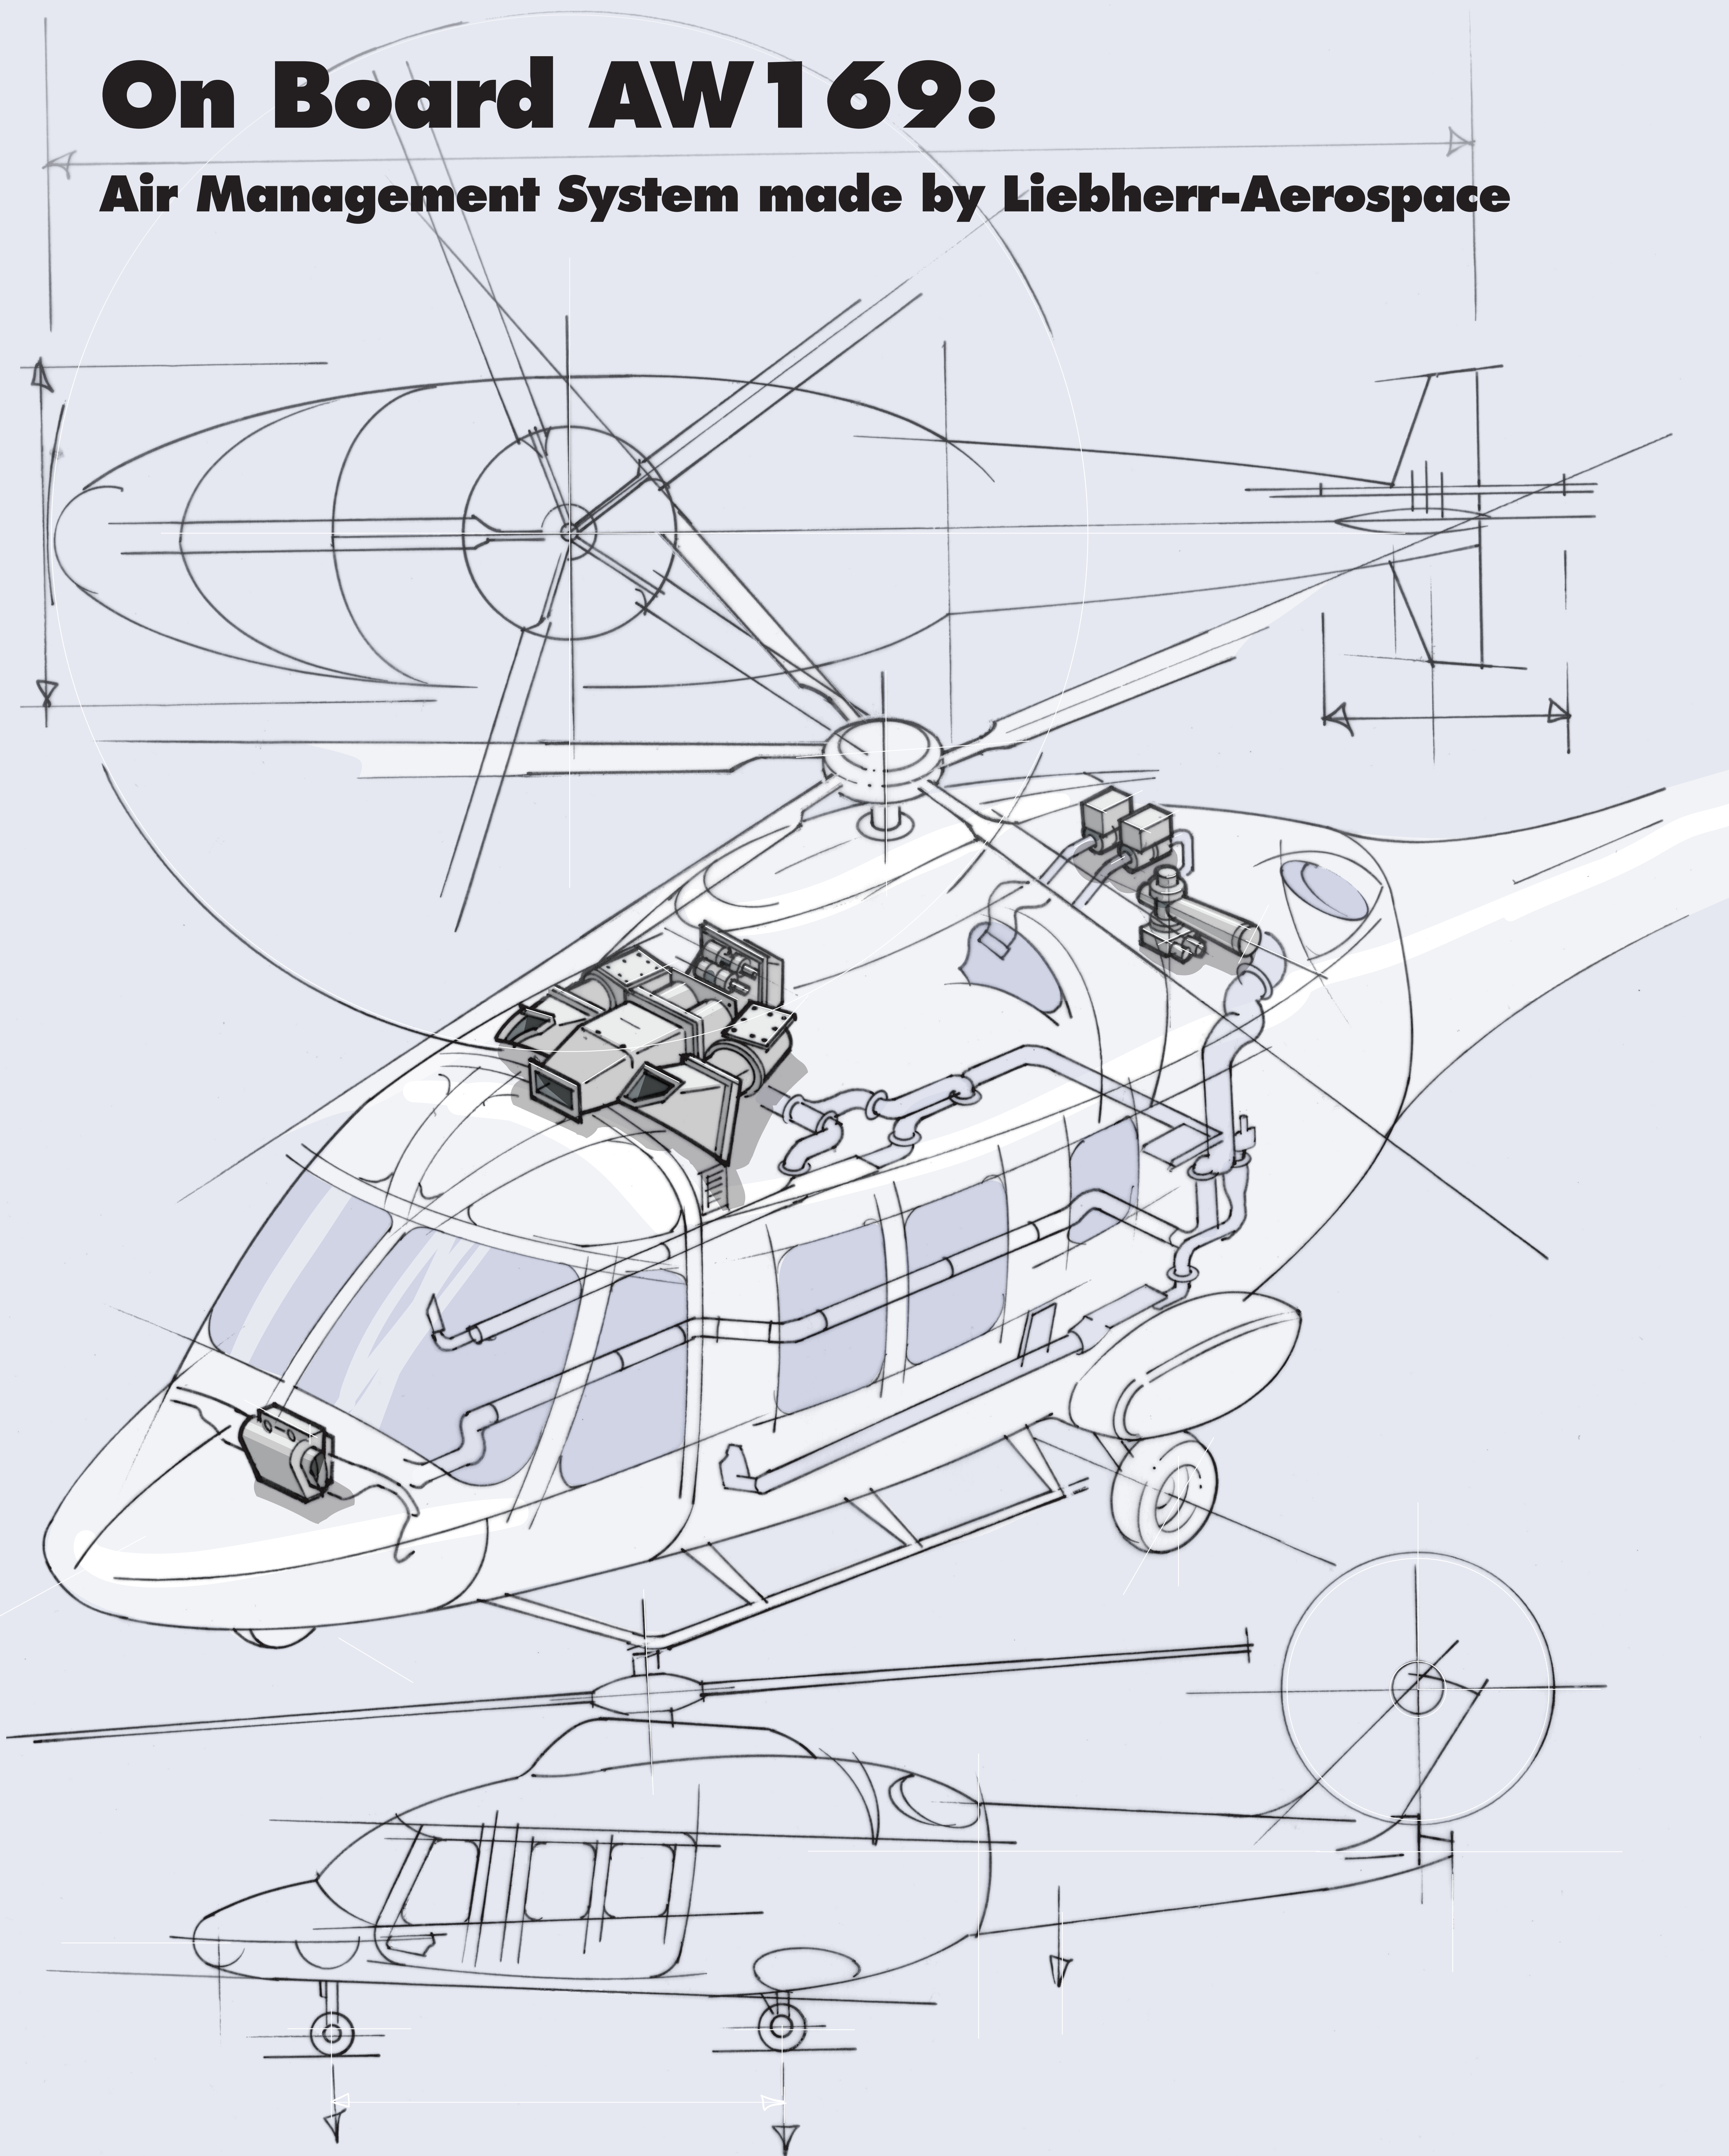

On Board AW169:

Air Management System made by Liebherr-Aerospace

LIEBHERR