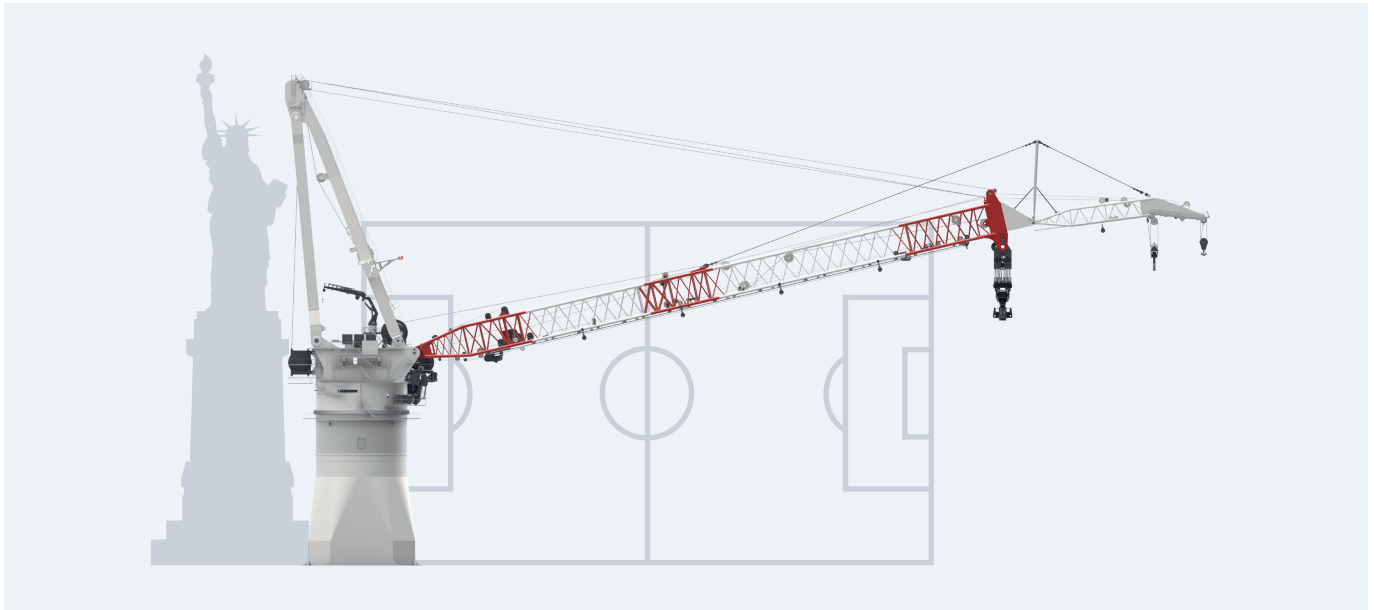

# HLC series

---

Offshore crane  
technology

[www.liebherr.com](http://www.liebherr.com)

# LIEBHERR

Maritime cranes

## Applications

Heavy lift construction and maintenance  
Offshore wind turbine and foundation installation as well as maintenance

## Characteristics

Safe and well-proven heavy lift crane design, based on a slewing bearing and rope-luffing system: The crane features a lightweight lattice boom and innovative foldable A-frame. Exact positioning and perfect control of the load will be ensured by tugger winches and trolley hoist.