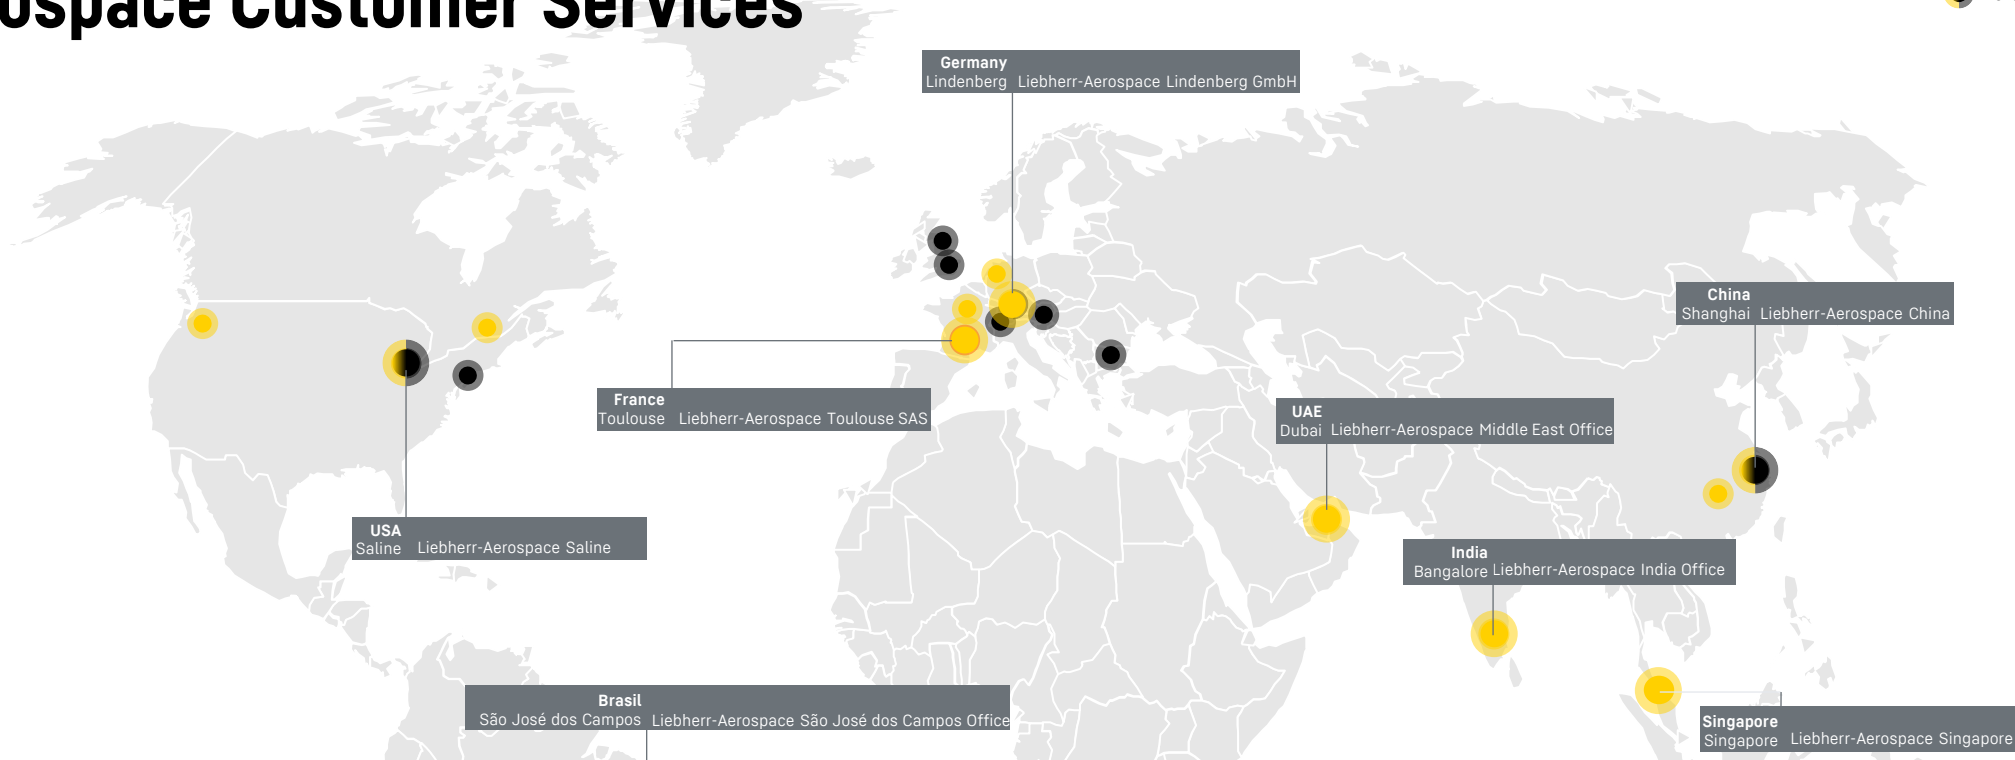

Liebherr-Aerospace São José dos Campos Office

Manager, Regional sales
Mr. Daniel Brum Pretto
Tel: +55 (12) 9 9174 7954
daniel.brum@liebherr.com

AOG Hotline
Tel: +1 313 580 7262

Aerospace Customer Services

- Headquarters Toulouse
- Aerospace
- Transportation
- Aerospace & Transportation

Liebherr-Aerospace India Office

Head of Sales & Marketing
Mr. Awibhawan Dhakharia
Tel: +91 99 0001 2337
awibhawan.dhakharia@liebherr.com