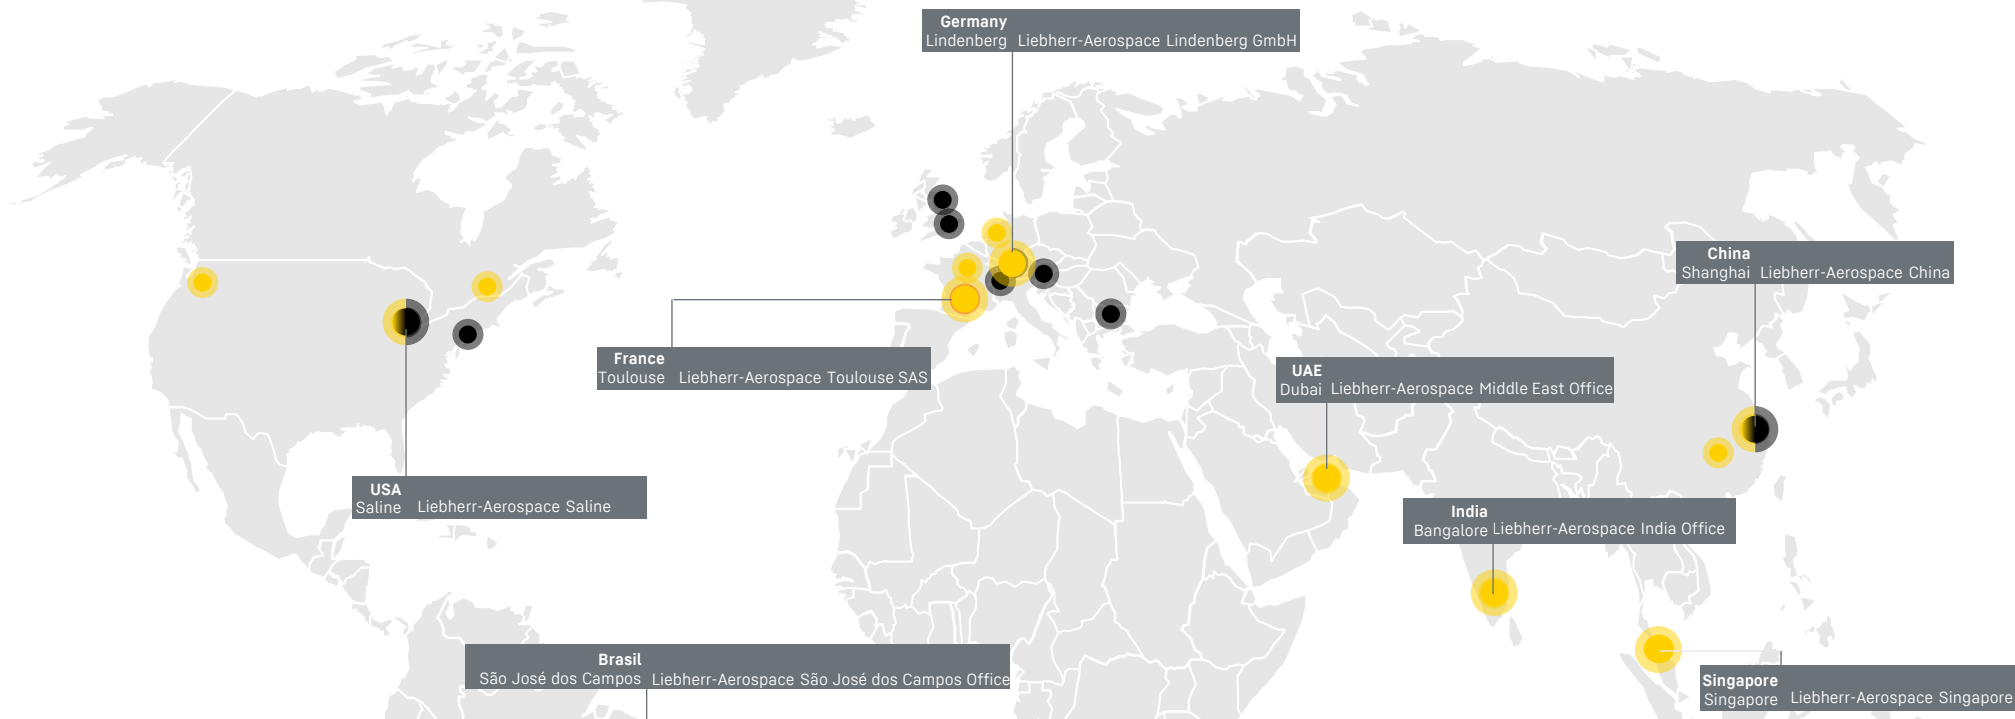

Management Aerospace Customer Services

- Headquarters Toulouse
- Aerospace
- Transportation
- Aerospace & Transportation

Liebherr-Aerospace Customer Services

Chief Customer Officer
Mr. Alex Vlieland
Tel: +1 734 944 6392
alex.vlieland@liebherr.com

Director, Business & Services
Mr. Joël Cadaux
Tel: +33 (0)5 61 35 22 13
joel.cadaux@liebherr.com

VP, MRO Ops & Strategic Investments
Mr. Sven Dicke
Tel: +49 (0)8381 46 4246
sven.dicke@liebherr.com

Director, Product Support
Mr. Nico Luedtke
Tel: +49 (0)8381 46 5110
nico.luedtke@liebherr.com