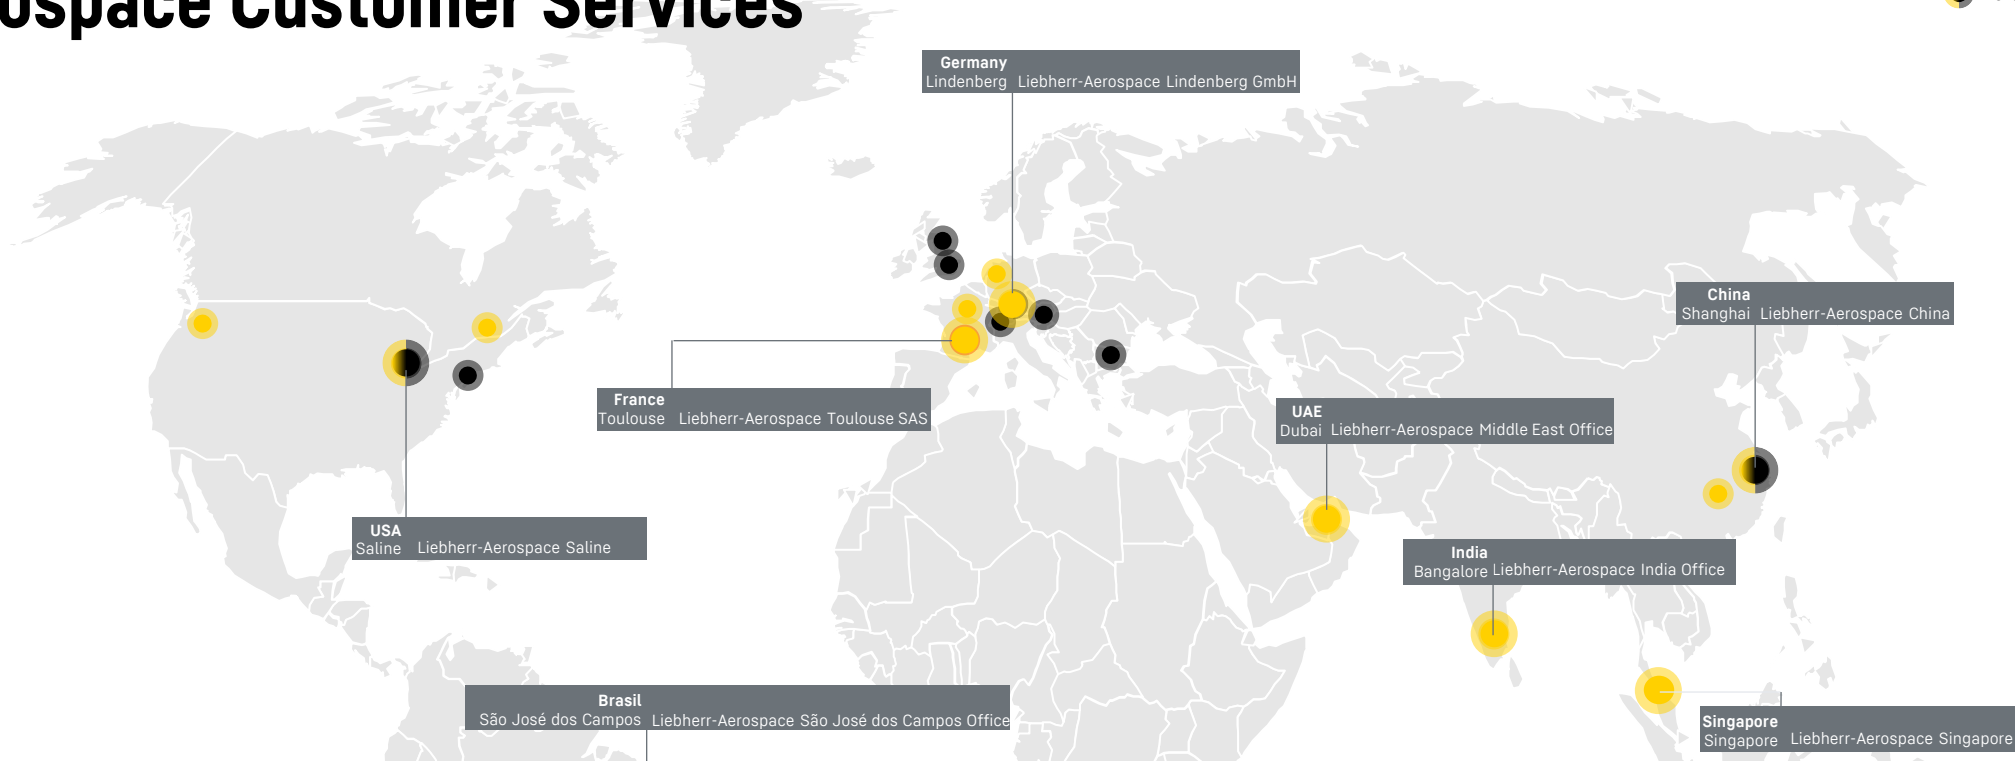

AOG Hotline
Commercial:
Tel: +33 (0)6 07 74 03 65
Technical:
Tel: +33 (0)6 89 10 18 46

Aerospace Customer Services

- Headquarters Toulouse
- Aerospace
- Transportation
- Aerospace & Transportation

Liebherr-Aerospace Saline, Inc