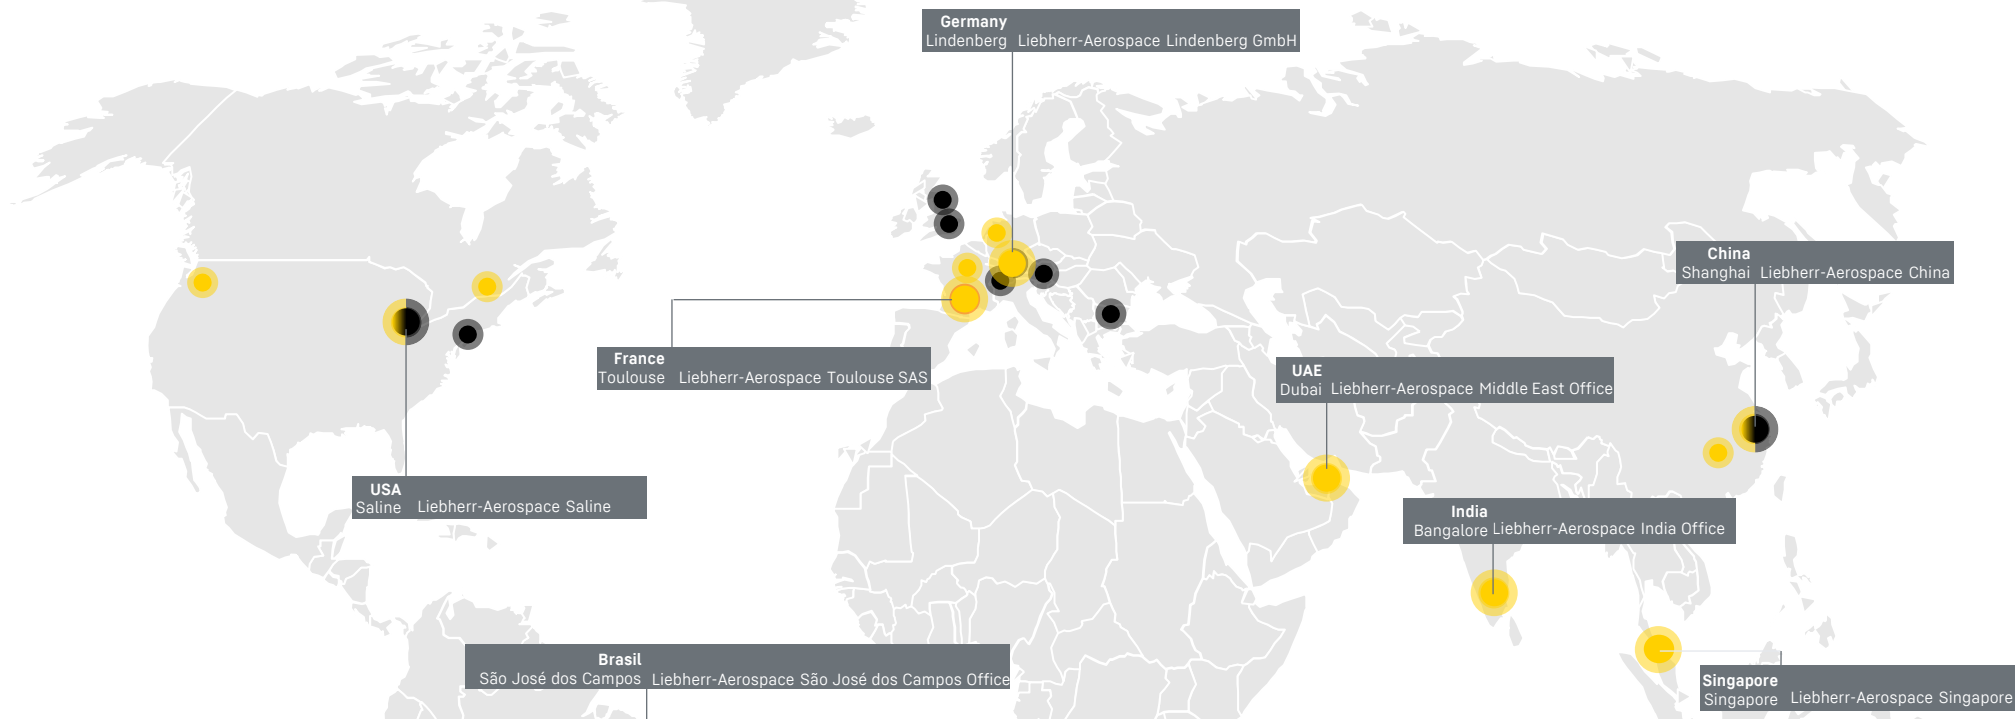

Aerospace Customer Services

- Headquarters Toulouse
- Aerospace
- Transportation
- Aerospace & Transportation

Liebherr-Aerospace São José dos Campos Office

Manager, Regional sales
Mr. Daniel Brum Pretto
Tel: +55 (12) 9 9174 7954
daniel.brum@liebherr.com

AOG Hotline
Tel: +1 313 580 7262