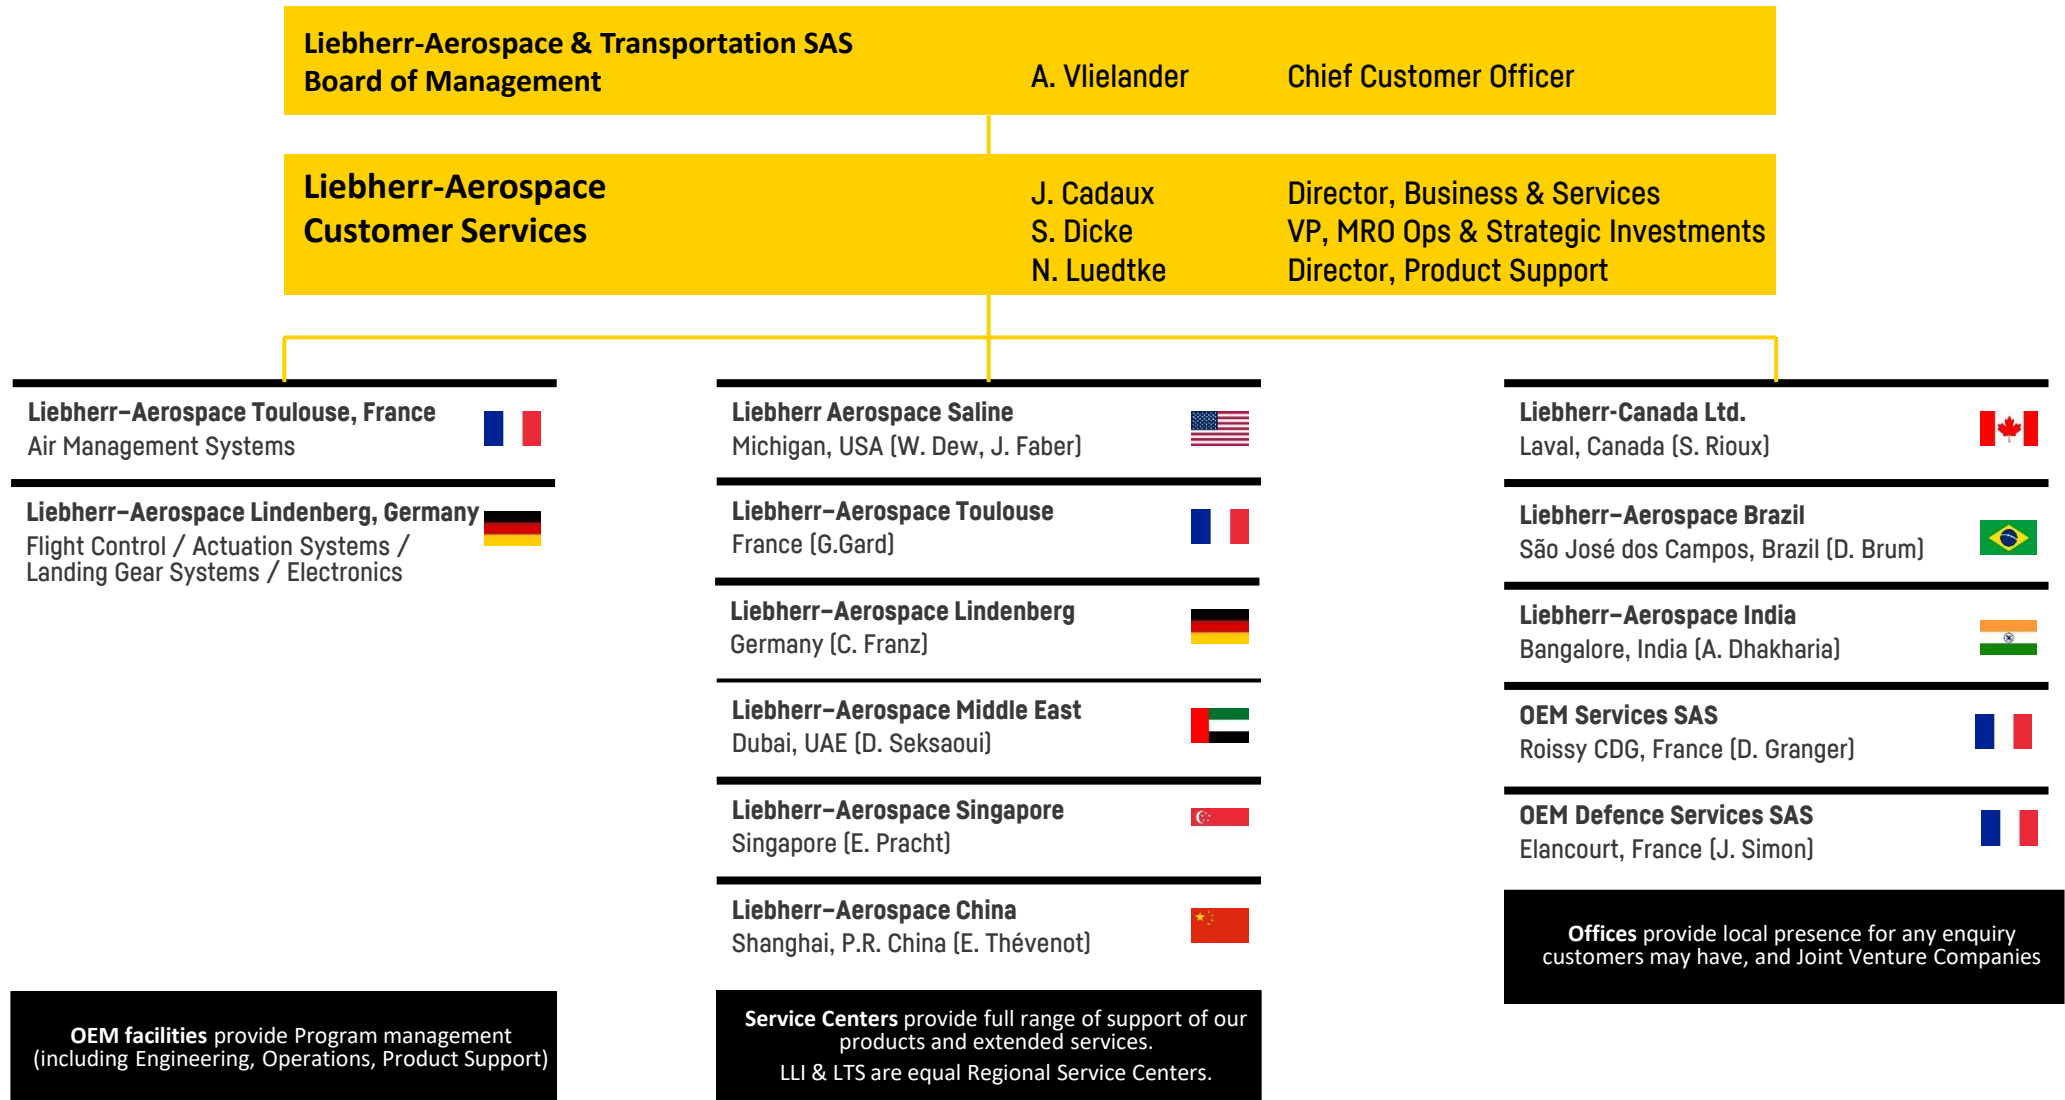


Aerospace Customer Services

2022

LIEBHERR

Liebherr-Aerospace & Transportation

Customer Services Organization

OEM facilities provide Program management (including Engineering, Operations, Product Support)

Service Centers provide full range of support of our products and extended services.
LLI & LTS are equal Regional Service Centers.