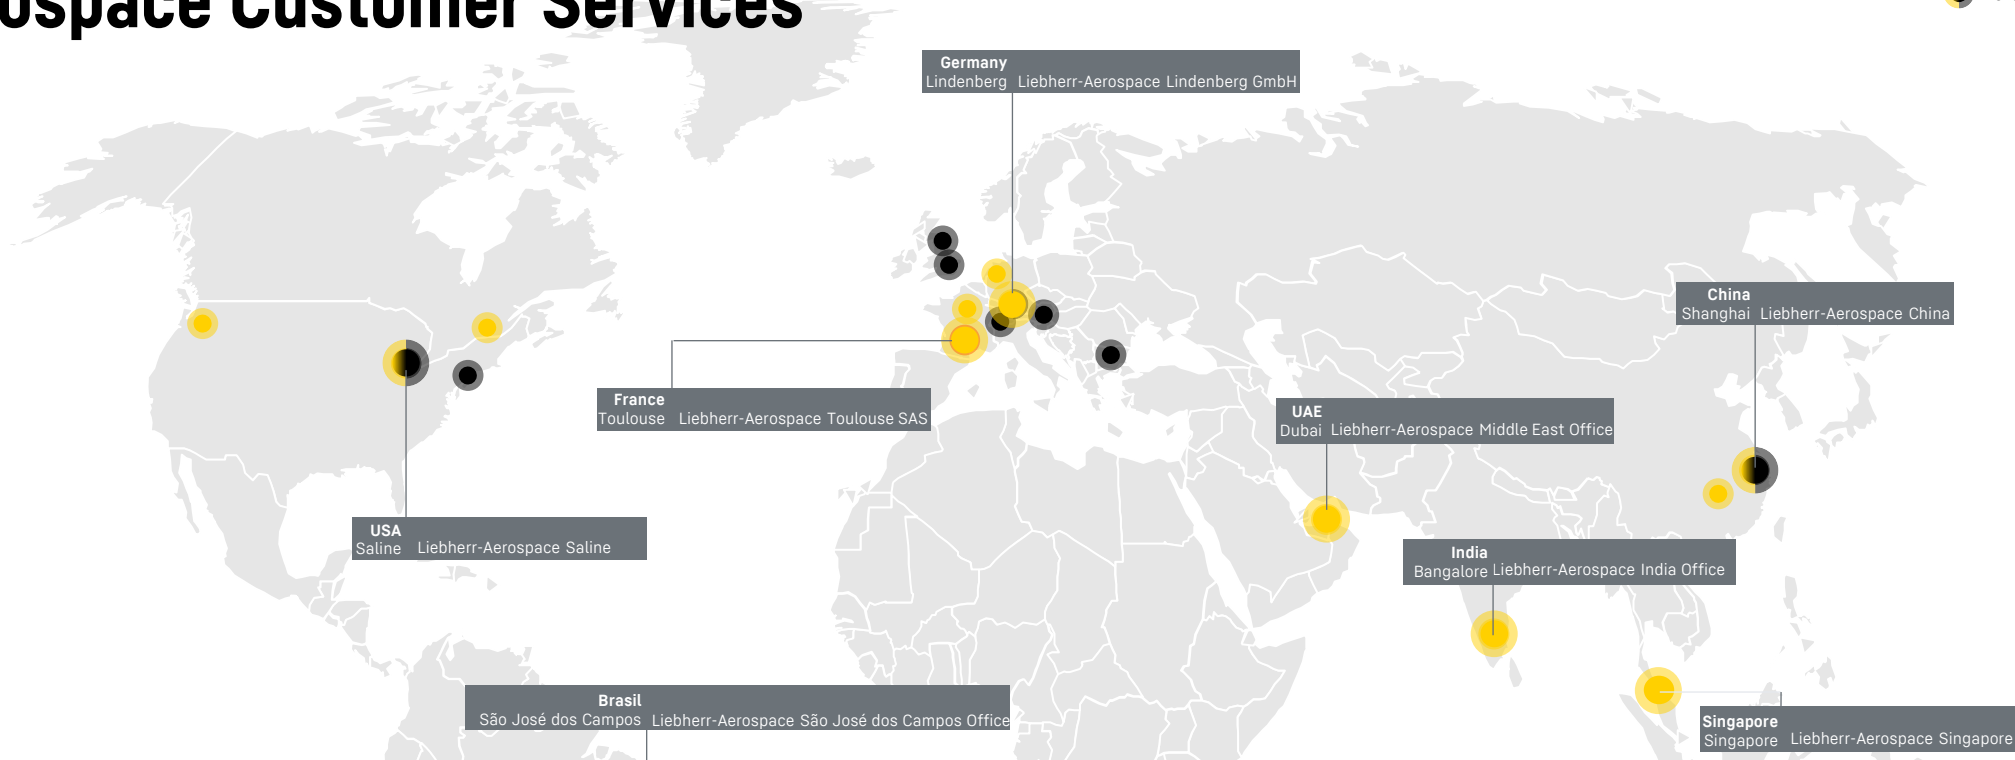

AOG Hotline
Tel: +65 6262 0686

Aerospace Customer Services

- Headquarters Toulouse
- Aerospace
- Transportation
- Aerospace & Transportation

Liebherr-Aerospace Middle-East Office

GM, Customer Services
Mr. Damon Seksaoui
Tel: +971 4 8891 731
damon.seksaoui@liebherr.com