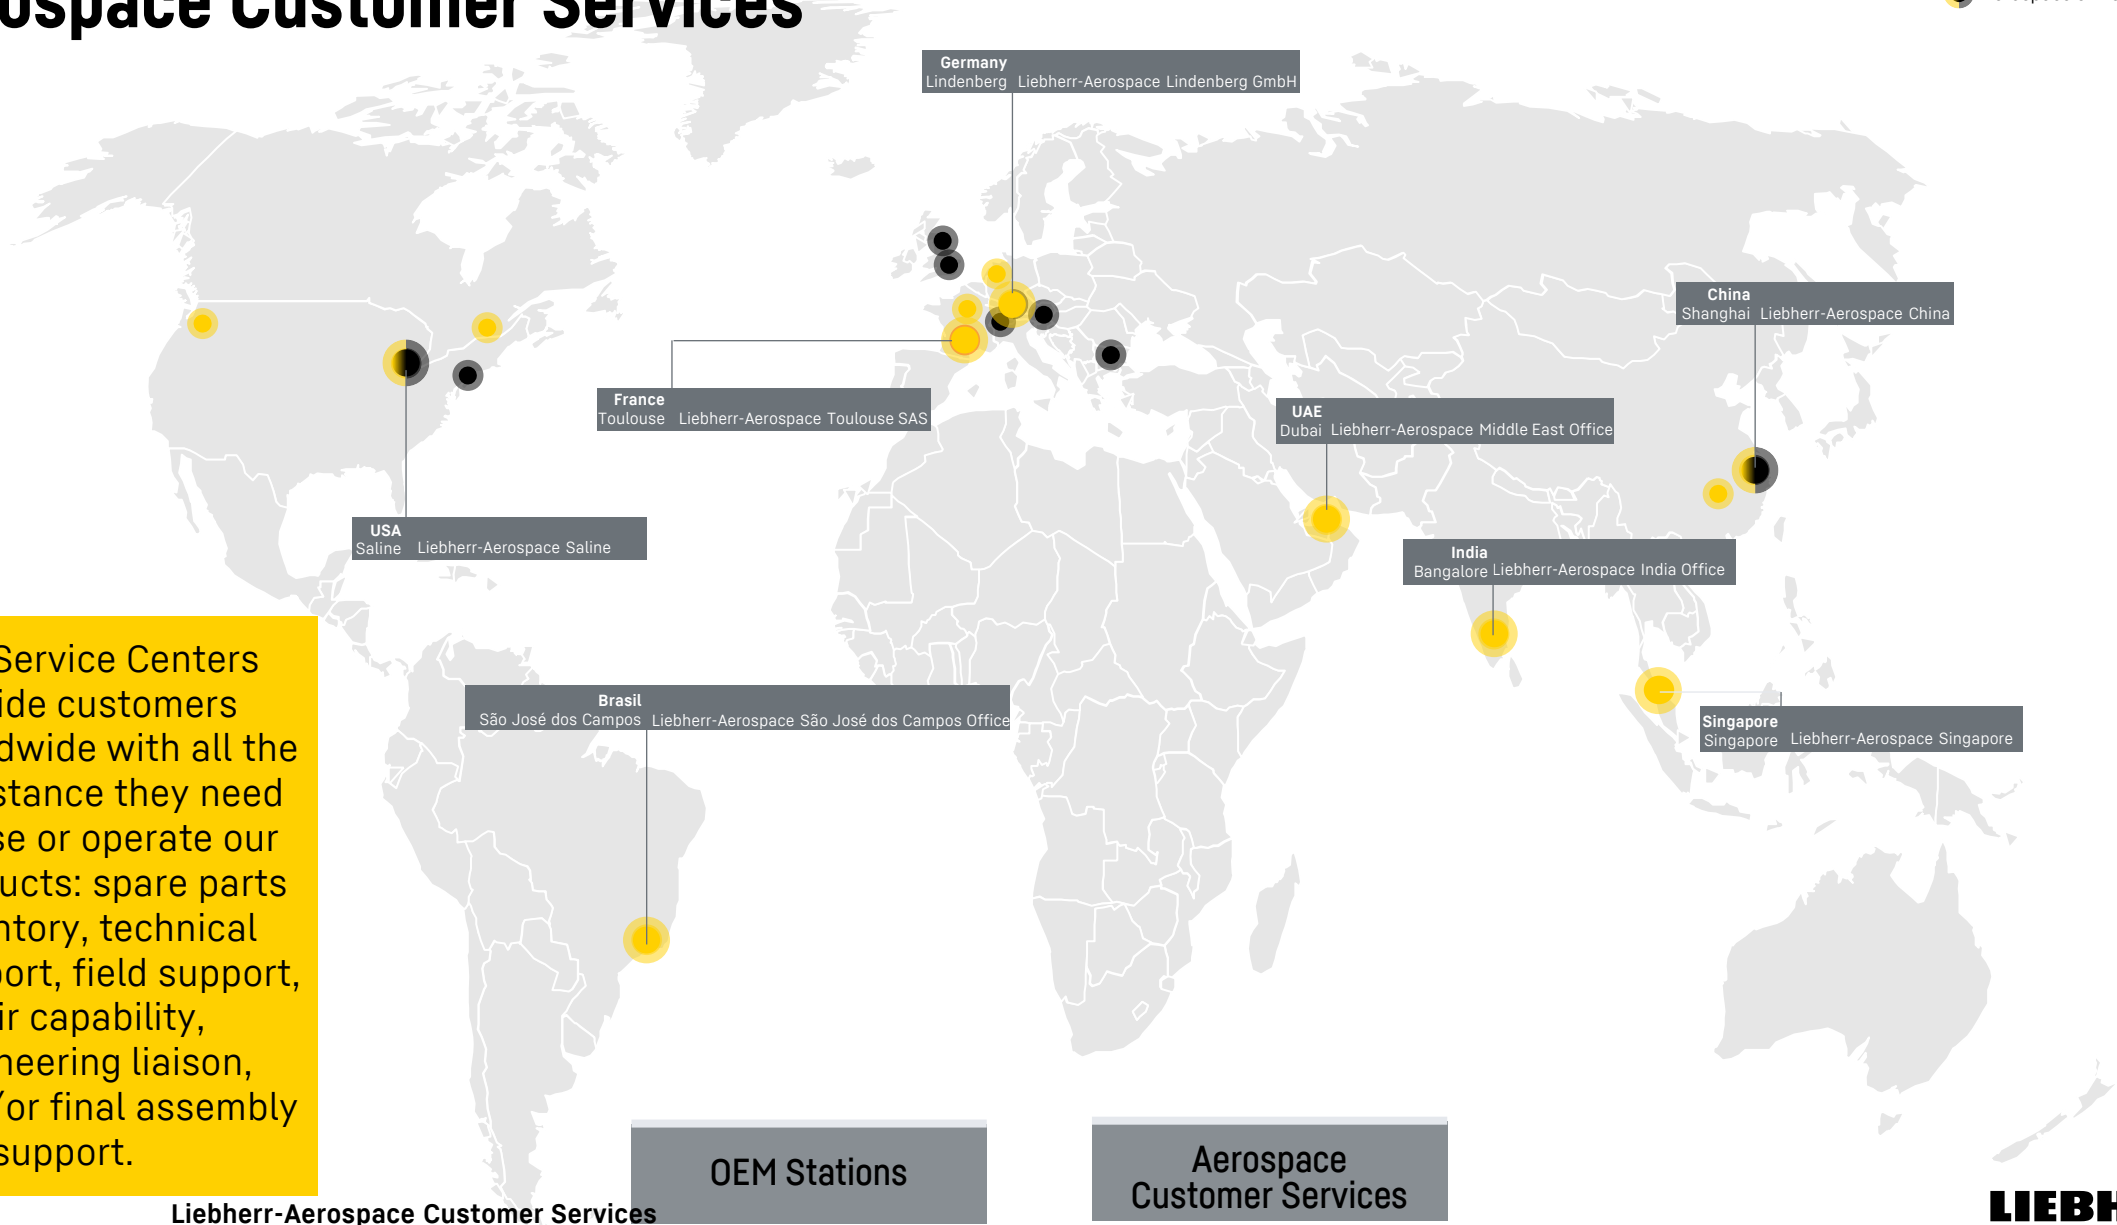

Sites

Aerospace Customer Services

- Headquarters Toulouse
- Aerospace
- Transportation
- Aerospace & Transportation

Our Service Centers provide customers worldwide with all the assistance they need to use or operate our products: spare parts inventory, technical support, field support, repair capability, engineering liaison, and/or final assembly line support.

OEM Stations

Aerospace Customer Services