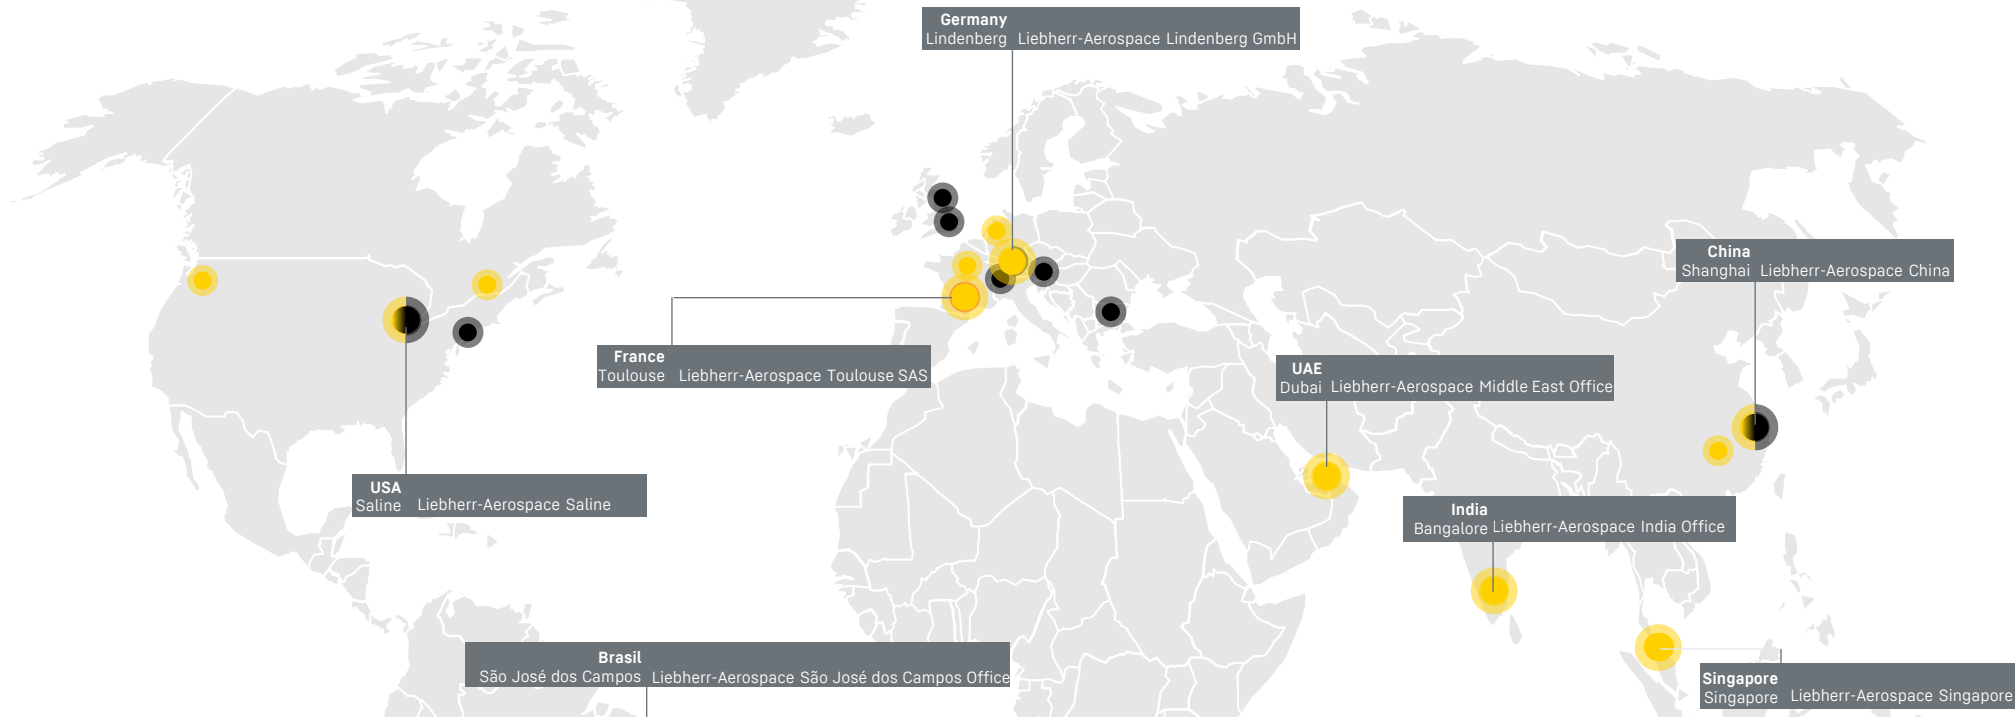

Aerospace Customer Services

- Headquarters Toulouse
- Aerospace
- Transportation
- Aerospace & Transportation

Liebherr-Aerospace Lindenberg GmbH

Director, Customer Services
Mr. Christian Franz
Tel: +49 8381 46 5472
christian.franz@liebherr.com