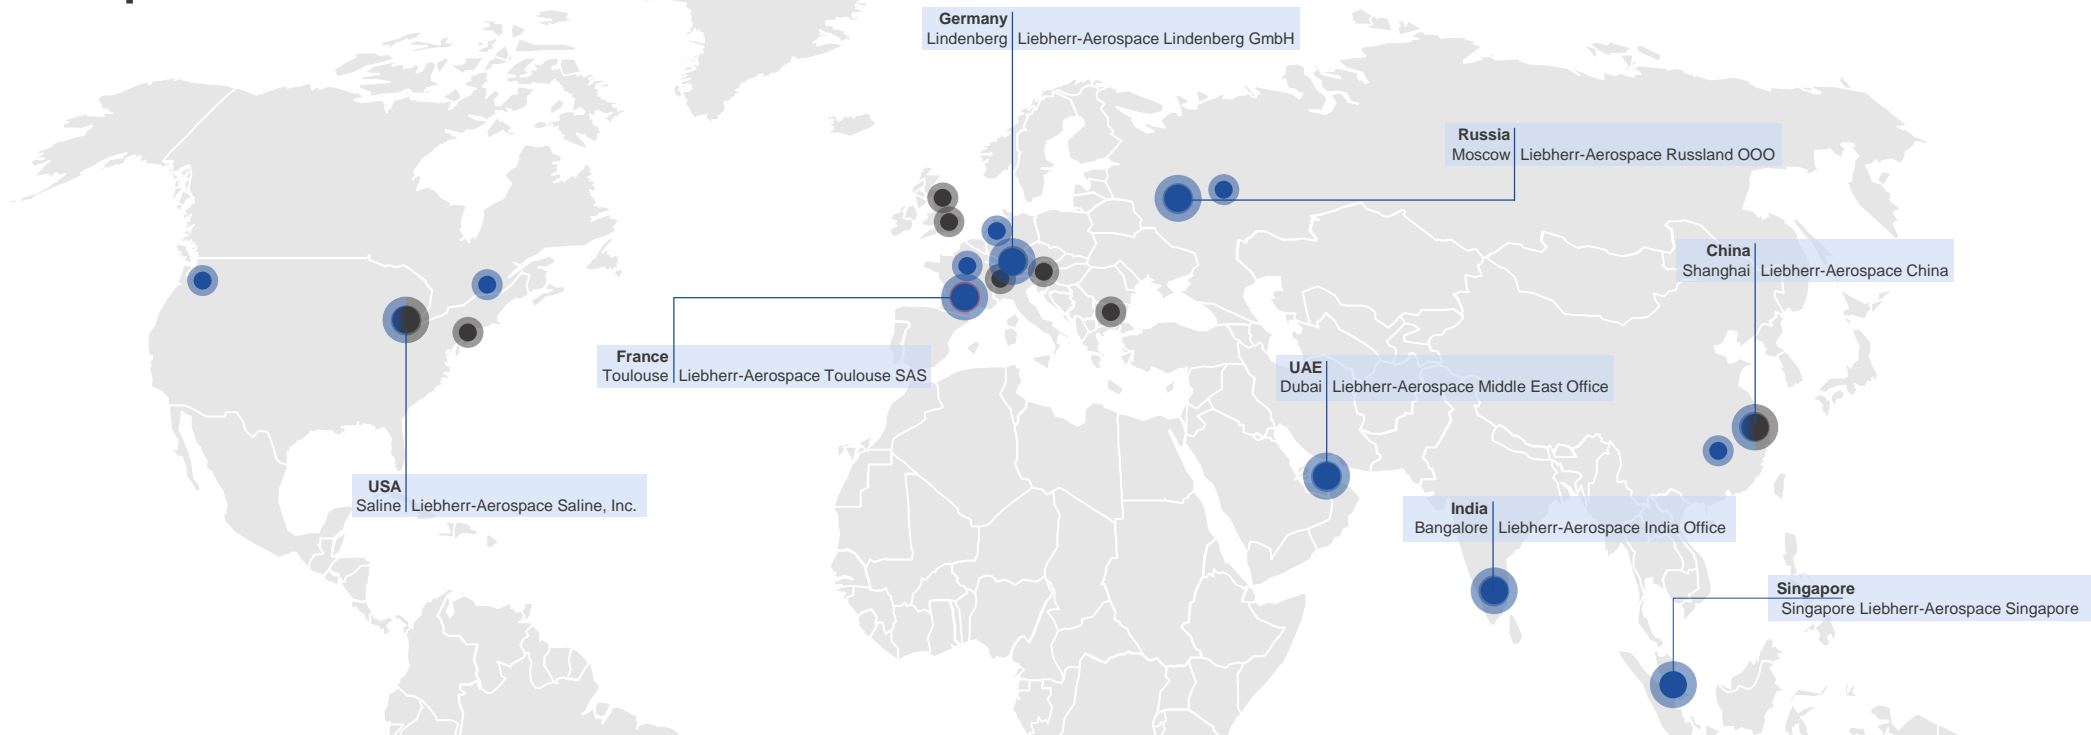

AOG Hotline
Tel: +1 313 580 7262

Aerospace Customer Services

- Headquarters Toulouse
- Aerospace
- Transportation
- Aerospace & Transportation

Liebherr-Aerospace China

GM, Customer Services
Mr. Eric Thevenot
Tel: +86 21 5027 6090
eric.thevenot@liebherr.com

-  Aerospace
-  Transportation
-  Aerospace & Transportation

Liebherr-Aerospace Singapore

Brasil
São José dos Campos | Liebherr-Aerospace São José dos Campos Office

GM, Customer Services
Mr. Ekkehard Pracht
Tel: +65 6424 7228
ekkehard.pracht@liebherr.com