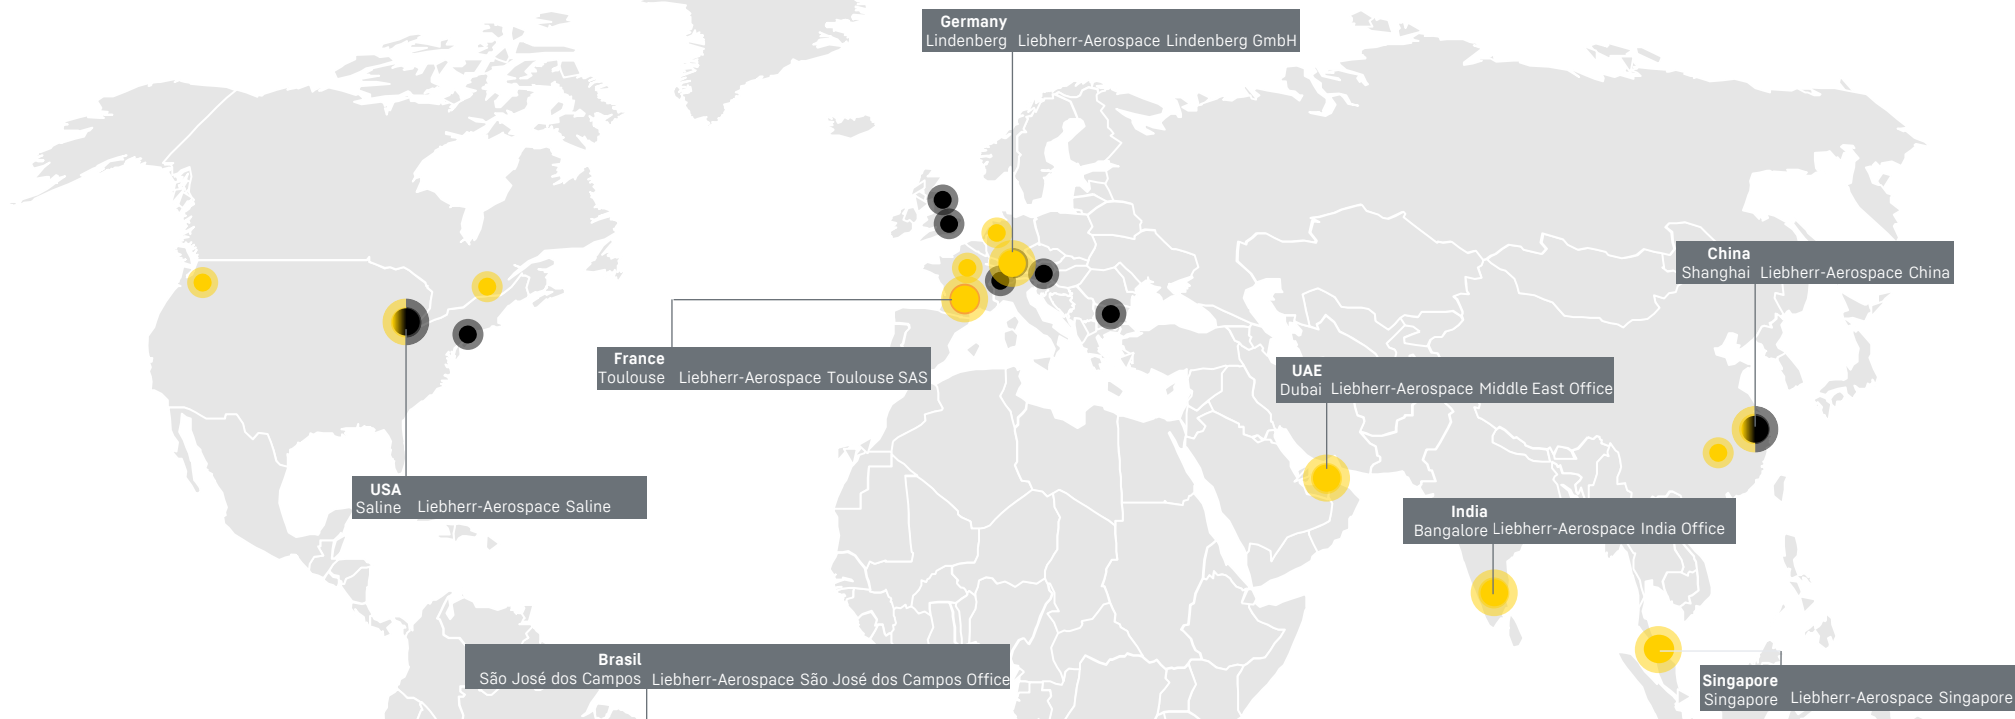

Aerospace Customer Services

- Headquarters Toulouse
- Aerospace
- Transportation
- Aerospace & Transportation

Liebherr-Aerospace Toulouse SAS

Director, Customer Services
Mr. Guillaume Gard
Tel: +33 (0)5 61 35 25 03
guillaume.gard@liebherr.com

Head of Sales, Marketing & Services
Mr. Thierry Gourmanel
Tel: +33 (0)5 61 35 29 84
thierry.gourmanel@liebherr.com

Head of Product Support
Mr. Bruno Ibos
Tel: +33 (0)5 81 91 68 45
bruno.ibos@liebherr.com

Customer Service
Tel: +33 (0)5 61 35 28 28
info.lts@liebherr.com

Head of Repair Station
Mr. Eric Gayral
Tel: +33 (0)5 61 35 28 28

Head of Technical Support
Mr. Damien Pinet
Tel: +33 (0)5 81 91 67 19
damien.pinet@liebherr.com

AOG Hotline
Commercial:
Tel: +33 (0)6 07 74 03 65
Technical:
Tel: +33 (0)6 89 10 18 46