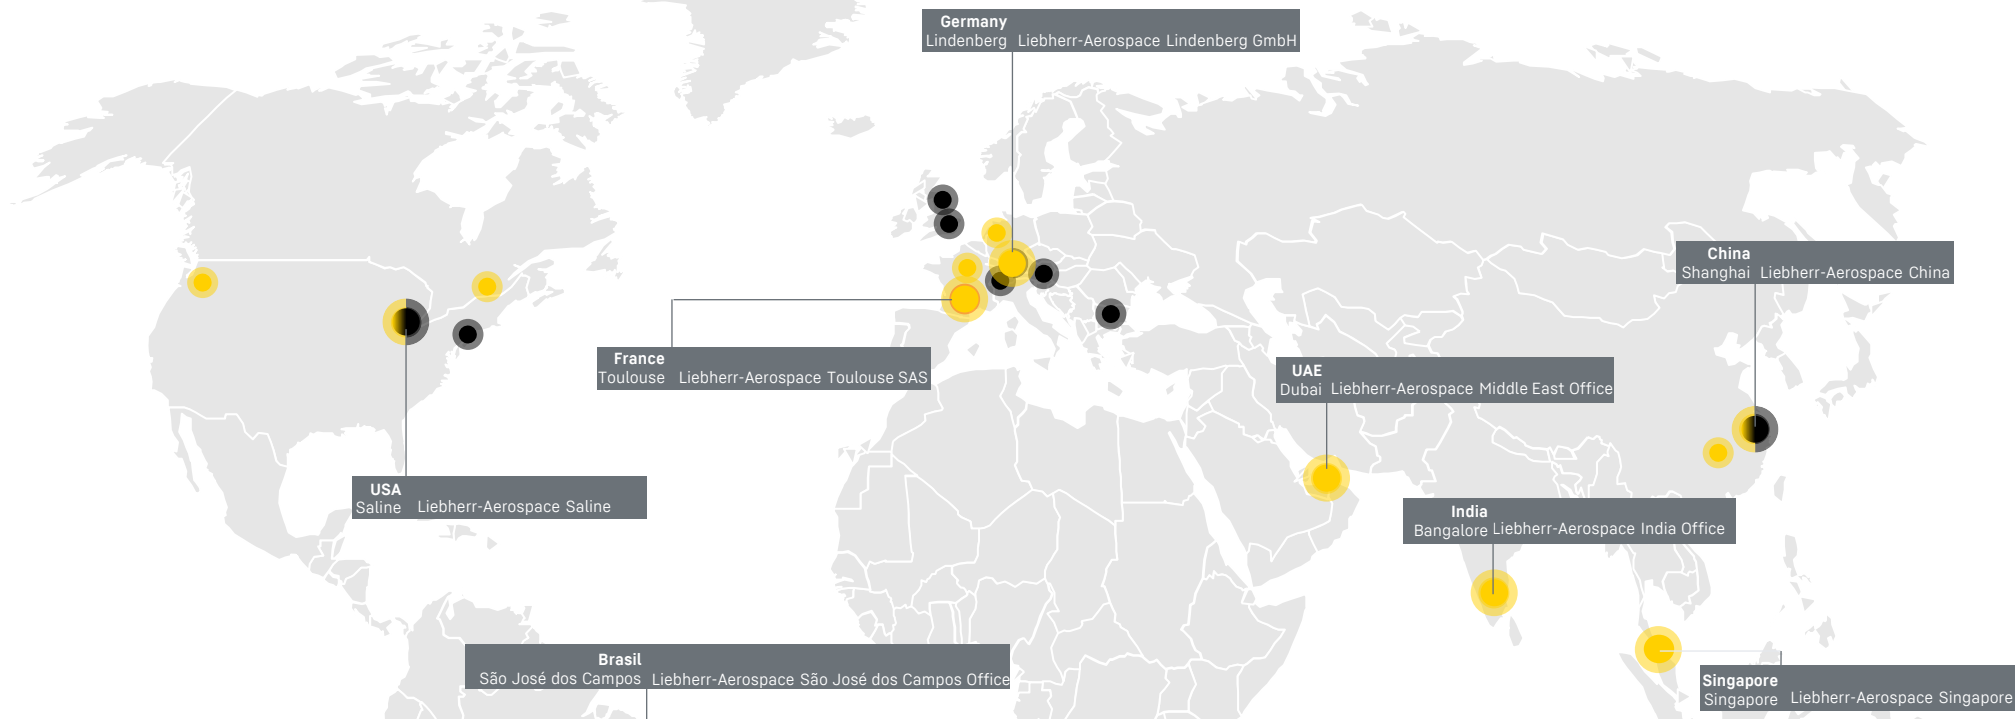

AOG Hotline
Tel: +1 313 580 7262

Aerospace Customer Services

- Headquarters Toulouse
- Aerospace
- Transportation
- Aerospace & Transportation

Liebherr-Aerospace China

GM, Customer Services
Mr. Eric Thevenot
Tel: +86 21 5027 6090
eric.thevenot@liebherr.com