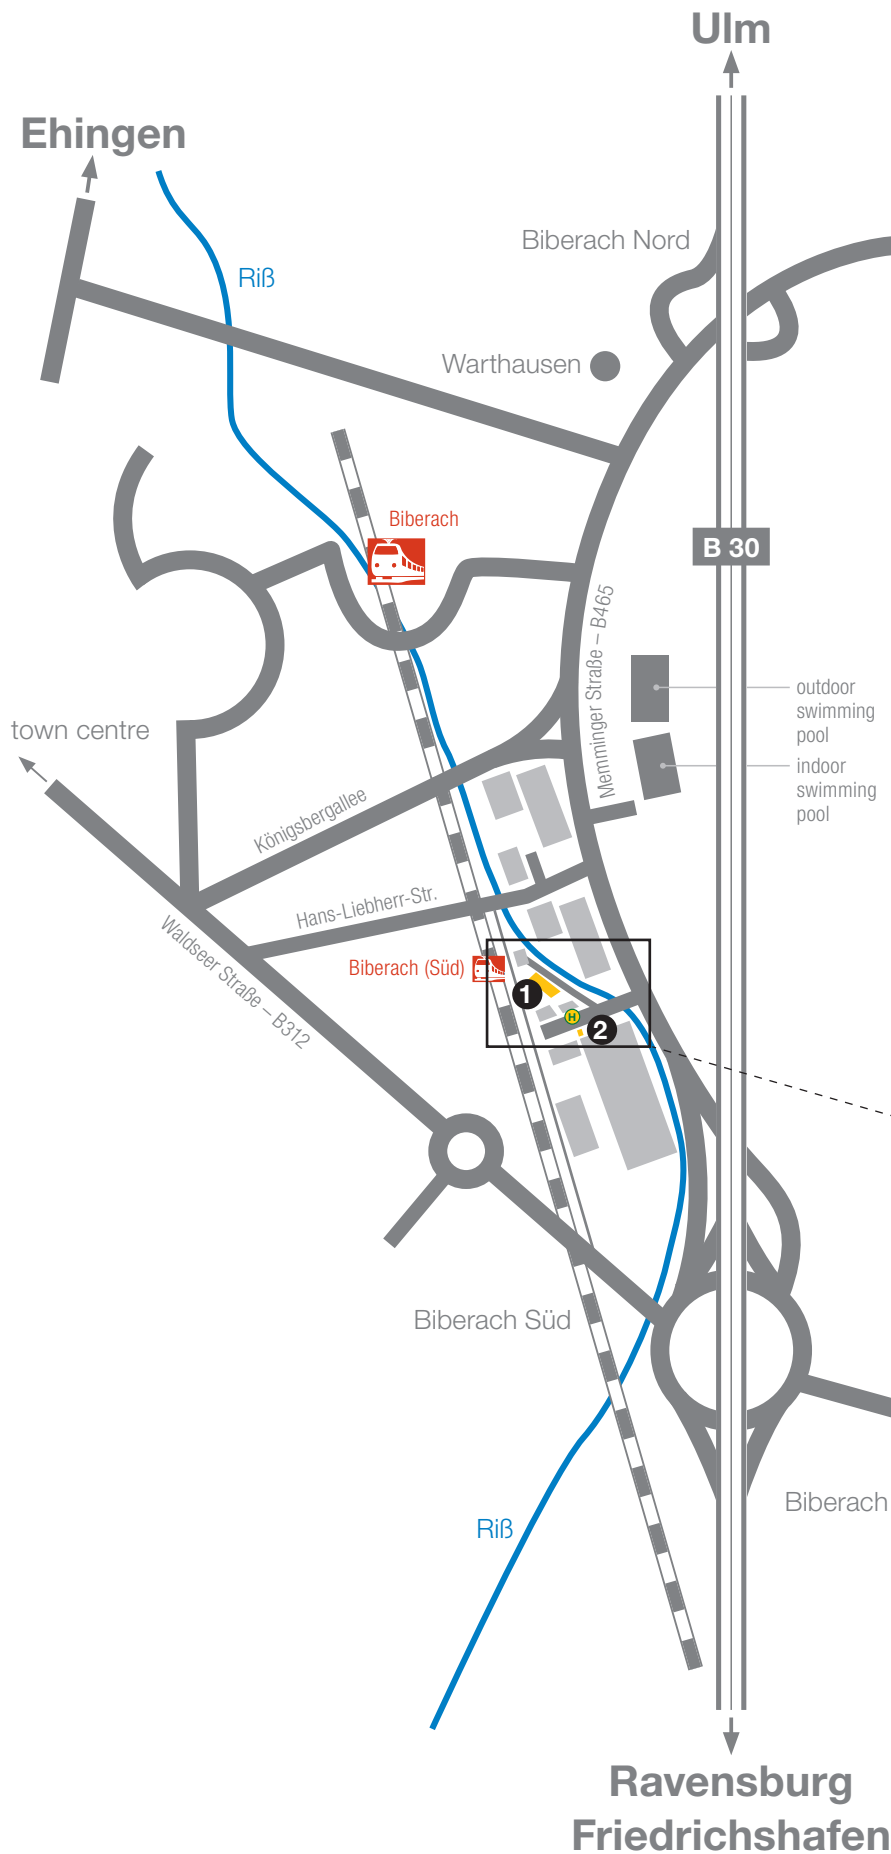

LIEBHERR

- 1 Liebherr-Werk Biberach GmbH
Sales and Administration Building**
Memminger Straße 120
(Entrance: Arthur-Handtmann-Straße coming from Memminger Straße)

88400 Biberach / Riss
Phone: +49 73 5141-0
E-Mail: info.lbc@liebherr.com

Geo Data / Google Maps:

48°05'13.1"N 9°48'23.0"E
48.086960, 9.806389

<https://goo.gl/maps/FKcdcmsZcMZ6eauUA>

- 2 Pforte LBC / Gate LBC**

Memmingen

Getting there with public transport:

Biberach South train station (Biberach Süd):
Approx. 20-minute walk via Hans-Liebherr-Straße and Memminger Straße.

Bus stop: Liebherr Pforte LBC
Bus line 1/6, Liebherr Handtmann

**Ravensburg
Friedrichshafen**