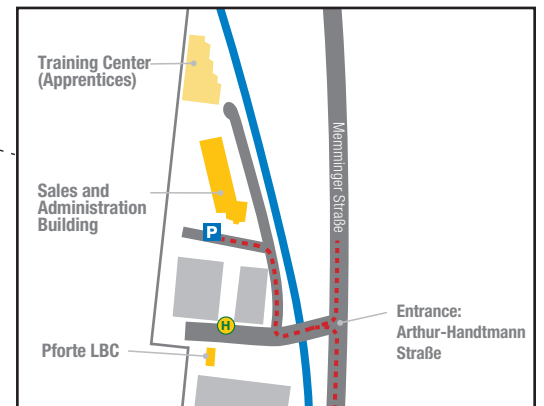

LIEBHERR

- 1 Liebherr-Werk Biberach GmbH
Sales and Administration Building**
Memminger Straße 120
(Entrance: Arthur-Handtmann-Straße coming from Memminger Straße)

88400 Biberach / Riss
Phone: +49 73 5141-0
E-Mail: info.lbc@liebherr.com

Geo Data / Google Maps:

48°05'13.1"N 9°48'23.0"E
48.086960, 9.806389

<https://goo.gl/maps/FKcdcmsZcMZ6eauUA>

- 2 Pforte LBC / Gate LBC**

Memmingen

Getting there with public transport:

Biberach South train station (Biberach Süd):
Approx. 20-minute walk via Hans-Liebherr-Straße and Memminger Straße.

Bus stop: Liebherr Pforte LBC
Bus line 1/6, Liebherr Handtmann

**Ravensburg
Friedrichshafen**