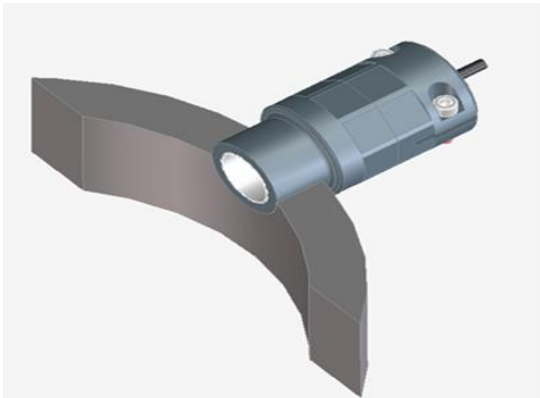

Technical data

Welding connection

Stainless steel version to match our sensor P30

Technical data

Material number	1.4404
-----------------	--------

Connection for DN 40

Connection for pipes from 3 inches and up to a wall thickness of 25 mm